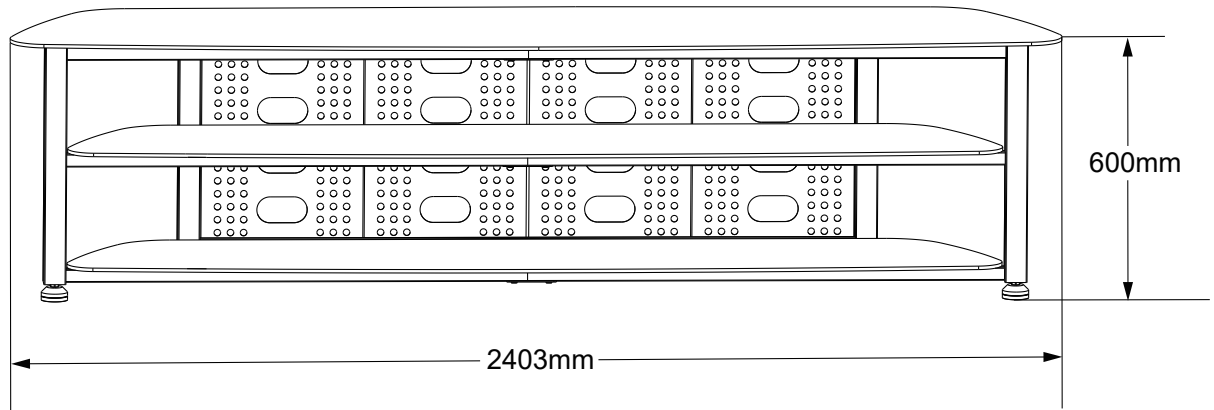

HAM-804B

Floor TV Stand

TV
80kg/176lbs

Screen Size
37"-100"