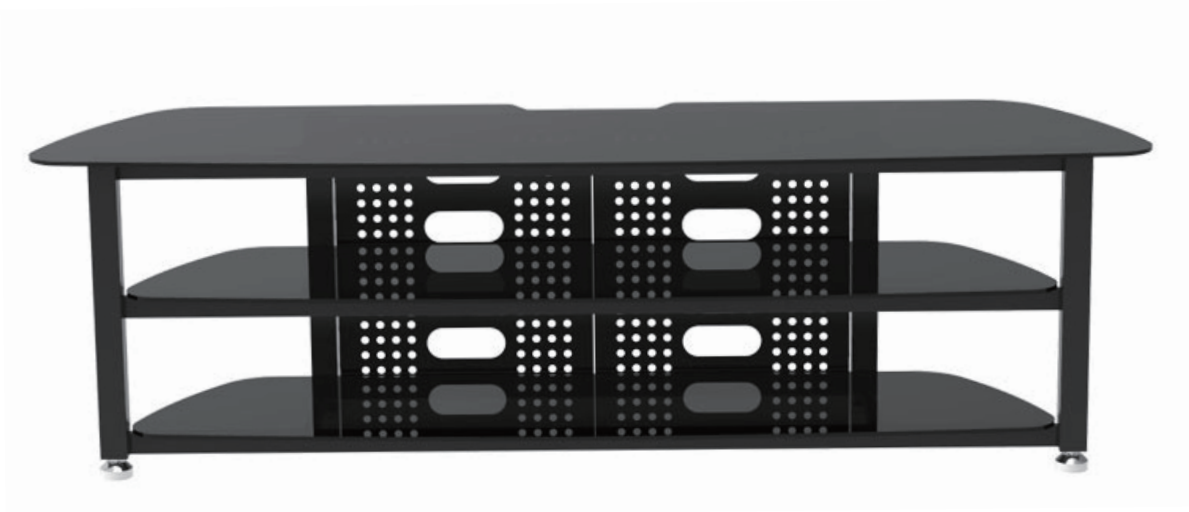

# HAM-803

## Floor TV Stand

TV  
70kg/154lbs

Screen Size  
37"-90"

---