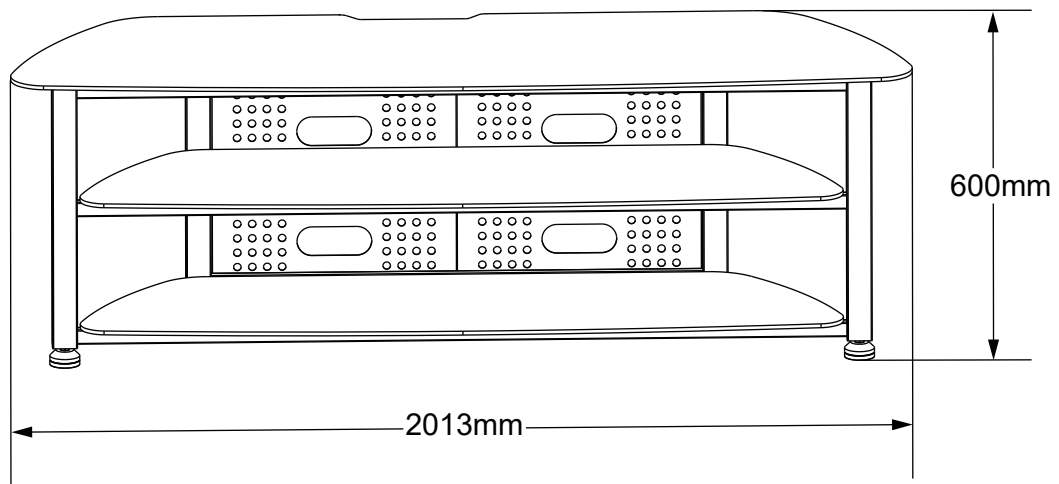

## Floor TV Stand

TV  
70kg/154lbs

Screen Size  
37"-90"

---