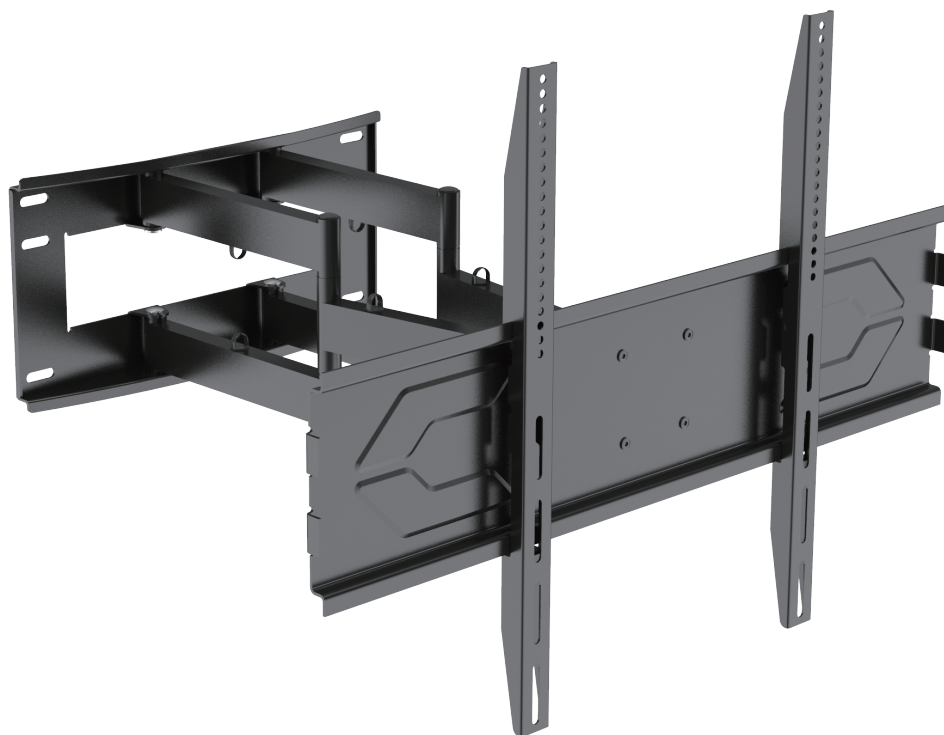

HAM-701

Full Motion TV Mount

Rated
TV
85kg/187lbs

Screen Size
32"-75"

VESA Compatible
Max. 800x600

Tilt Range
 $+12^\circ \sim -12^\circ$

Profile
100-710mm