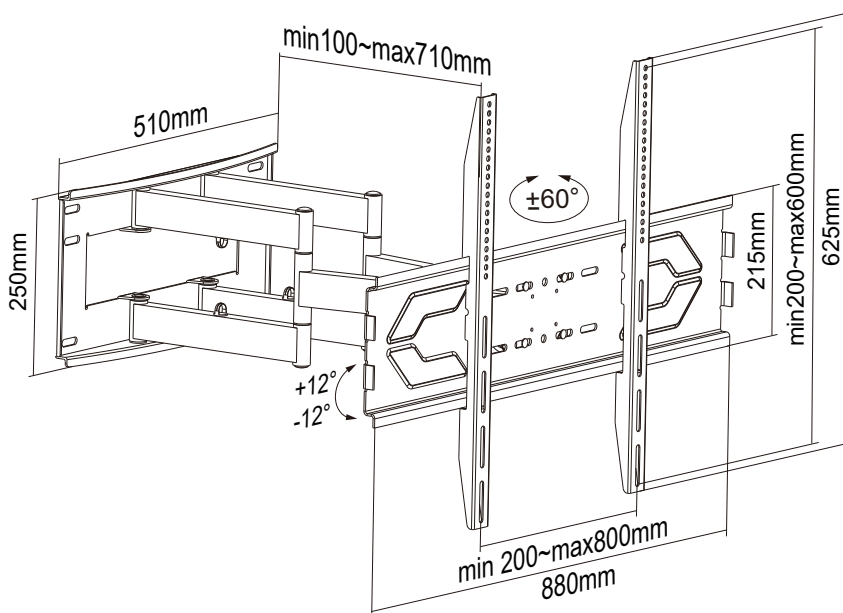

HAM-701

Full Motion TV Mount

Rated
TV
85kg/187lbs

Screen Size
32"-75"

VESA Compatible
Max. 800x600

Tilt Range
 $+12^\circ \sim -12^\circ$

Profile
100-710mm