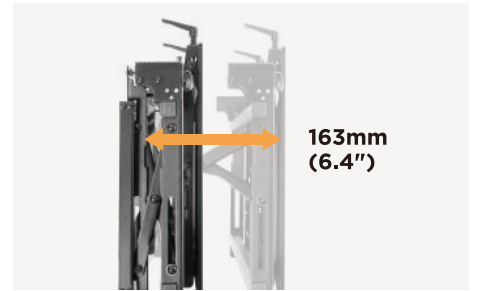

## Premium Video Wall Mount

HAM-3945 provides a professional video wall mounting solution while offering extra stability with solid steel construction of load capacity up to **70kg/154lbs.**

# HAM-3945 Premium Video Wall Mount

**Pop-Out Lock System**  
reduces the possibility of accidental pop-outs

**Lock & Unlock Switch Knob**  
helps to lock/release display out of the wall plate

**Pop-Out Extension**  
easily pulls out for installation and maintenance

## Premium Video Wall Mount

Screen Size  
**45"-70"**

VESA Compatible  
**200x200 400x200  
300x300 400x400  
600x400**

Profile to wall  
**143-306mm/  
5.6"-12.0"**

Four Times  
Strength Tested

Tilt Range  
**+3°--5°**