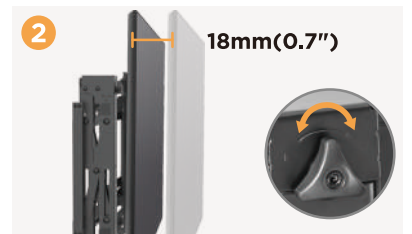

## Premium Video Wall Mount

HAM-3945 provides a professional video wall mounting solution while offering extra stability with solid steel construction of load capacity up to **70kg/154lbs.**

# HAM-3945 Premium Video Wall Mount

**Pop-Out Lock System**  
reduces the possibility of accidental pop-outs

**Lock & Unlock Switch Knob**  
helps to lock/release display out of the wall plate

**Pop-Out Extension**  
easily pulls out for installation and maintenance

**Kick-Stand Design**  
provides 12° tilt for cable management and maintenance

**Anti-Theft Design**  
(padlock required)

**Lateral Shift**  
allows screens to slide left/right to simplify installation and also can be fixed to prevent potential collisions