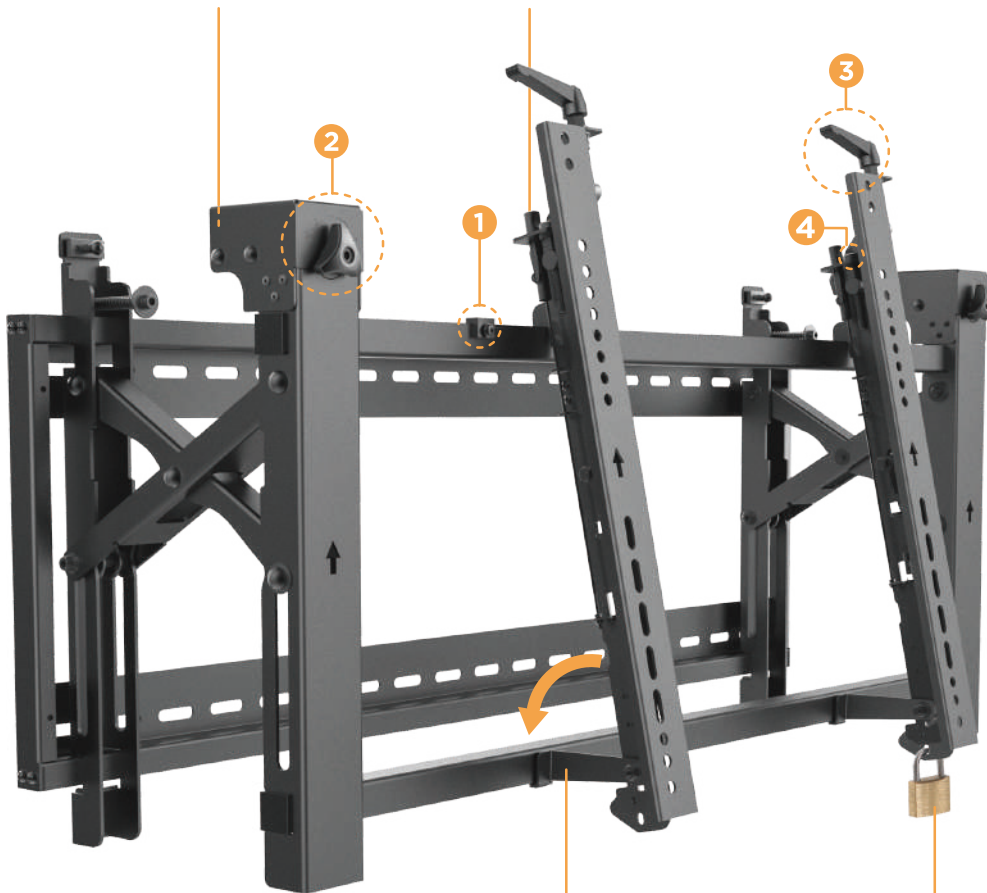

## Premium Video Wall Mount

HAM-3945 provides a professional video wall mounting solution while offering extra stability with solid steel construction of load capacity up to **70kg/154lbs.**

# HAM-3945 Premium Video Wall Mount

**Pop-Out Lock System**  
reduces the possibility of accidental pop-outs

**Lock & Unlock Switch Knob**  
helps to lock/release display out of the wall plate

**Pop-Out Extension**  
easily pulls out for installation and maintenance

**Kick-Stand Design**  
provides 12° tilt for cable management and maintenance

**Anti-Theft Design**  
(padlock required)

**Lateral Shift**  
allows screens to slide left/right to simplify installation and also can be fixed to prevent potential collisions

**Rotary Knobs**  
offer fine-tuning of depth from the wall

**Adjustment Handles**  
enable easy tilting

**Height Adjustment**  
ensures perfect alignment