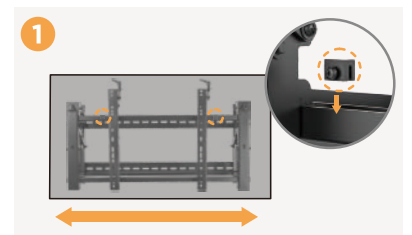

## Premium Video Wall Mount

HAM-3945 provides a professional video wall mounting solution while offering extra stability with solid steel construction of load capacity up to **70kg/154lbs.**

# HAM-3945 Premium Video Wall Mount

**Pop-Out Lock System**  
reduces the possibility of accidental pop-outs

**Lock & Unlock Switch Knob**  
helps to lock/release display out of the wall plate

**Pop-Out Extension**  
easily pulls out for installation and maintenance

**Kick-Stand Design**  
provides 12° tilt for cable management and maintenance

**Anti-Theft Design**  
(padlock required)

**Lateral Shift**  
allows screens to slide left/right to simplify installation and also can be fixed to prevent potential collisions

**Rotary Knobs**  
offer fine-tuning of depth from the wall

**Adjustment Handles**  
enable easy tilting

**Height Adjustment**  
ensures perfect alignment