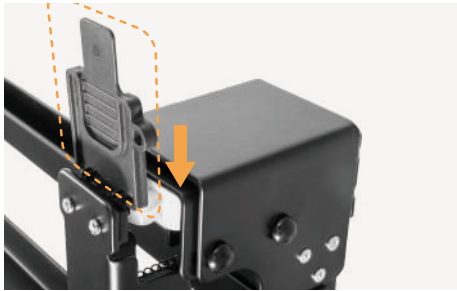

## Premium Video Wall Mount

HAM-3945 provides a professional video wall mounting solution while offering extra stability with solid steel construction of load capacity up to **70kg/154lbs.**

# HAM-3945 Premium Video Wall Mount

**Pop-Out Lock System**  
reduces the possibility of accidental pop-outs

**Lock & Unlock Switch Knob**  
helps to lock/release display out of the wall plate

**Pop-Out Extension**  
easily pulls out for installation and maintenance

**Kick-Stand Design**  
provides 12° tilt for cable management and maintenance

**Anti-Theft Design**  
(padlock required)

**Lateral Shift**  
allows screens to slide left/right to simplify installation and also can be fixed to prevent potential collisions

**Rotary Knobs**  
offer fine-tuning of depth from the wall

**Adjustment Handles**  
enable easy tilting

**Height Adjustment**  
ensures perfect alignment