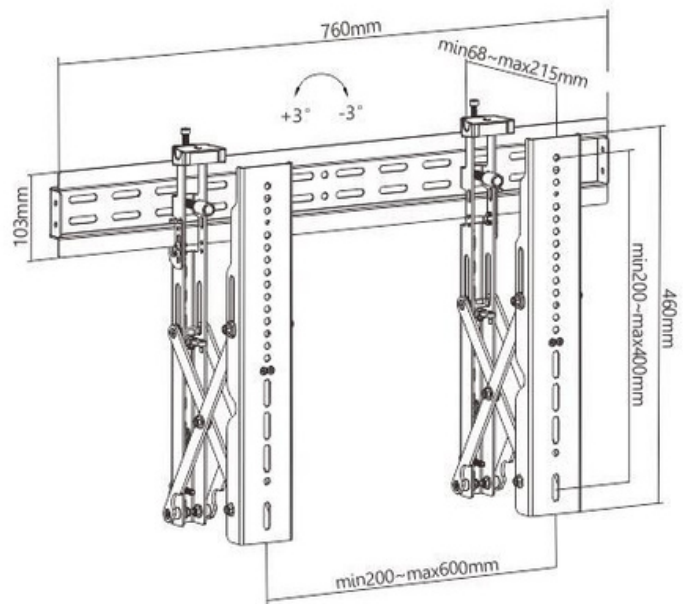

# HAM-998

POP-OUT VIDEO WALL MOUNT

**Fit Screen Size**  
37"-70"

**Weight Capacity**  
45kg

**Profile**  
68~215mm

**Dimensions**  
760x465x215mm

**VESA Compatible**  
200x200,400x200,300x300,  
400x400,600x400

**Lateral Shift Brackets**

**Pop-Out Extension**

**Leveling Adjustments**