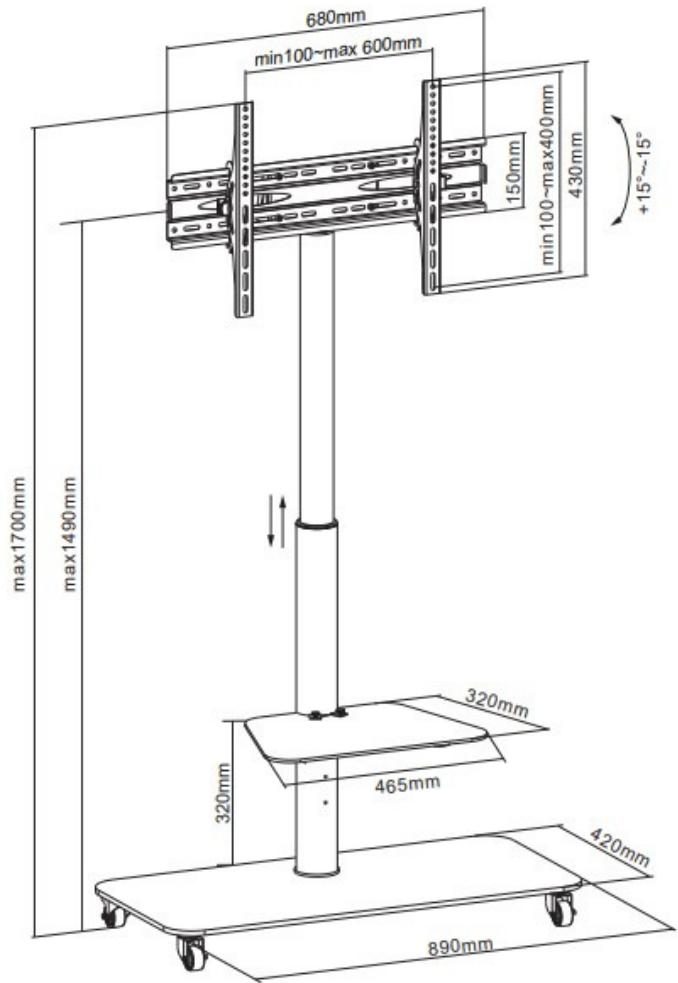

HAM-905

Aluminum TV Cart

hamood

VESA(Max)
600*400mm

Loading Capacity
40KG

G.W./N.W:
21/19.5kg

Packing Size
950*500*160mm

Suggested TV Size
32-65"