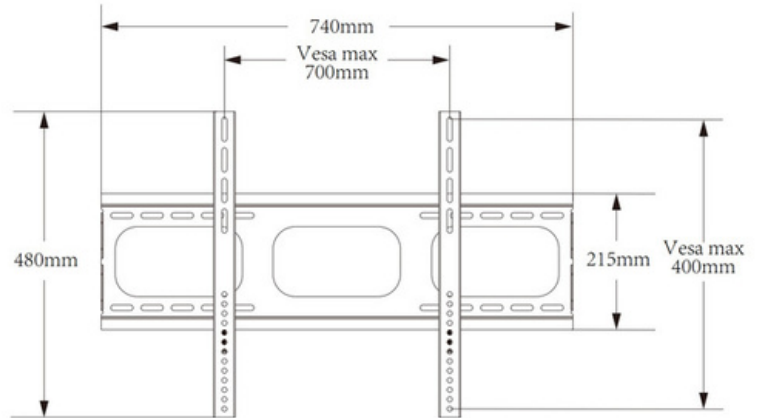

HAM-902

TV Wall Mount

Suggested TV Size
37-85"

Loading Capacity
70KG

Carton Size
780*240*220
(5pcs/ctn)

Product Size
750x425x55mm

VESA (Max)
700*400