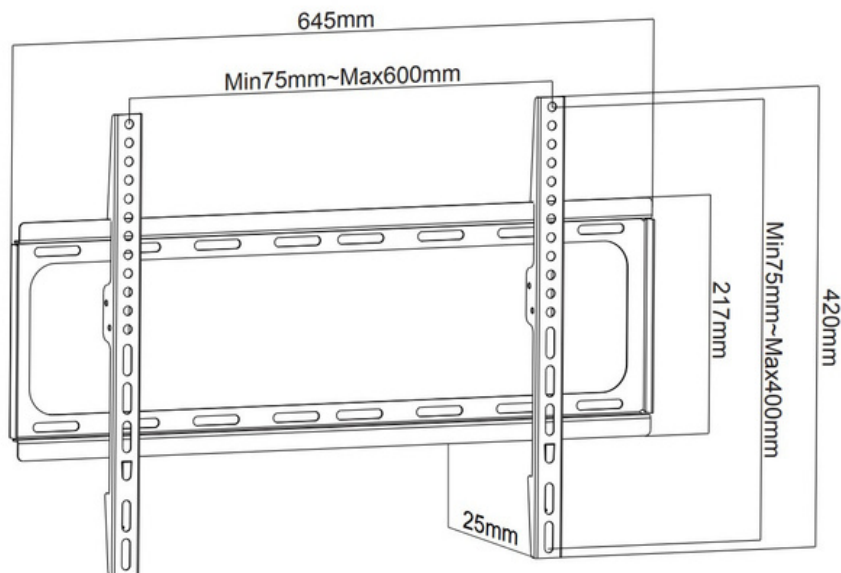

HAM-888

TV Wall Mount

Suggested TV Size
32-70"

Loading Capacity
50KG

Packing Size
665x315x240(10pcs/
ctn)

Product Size
650x420x200mm

VESA (Max)
600*400