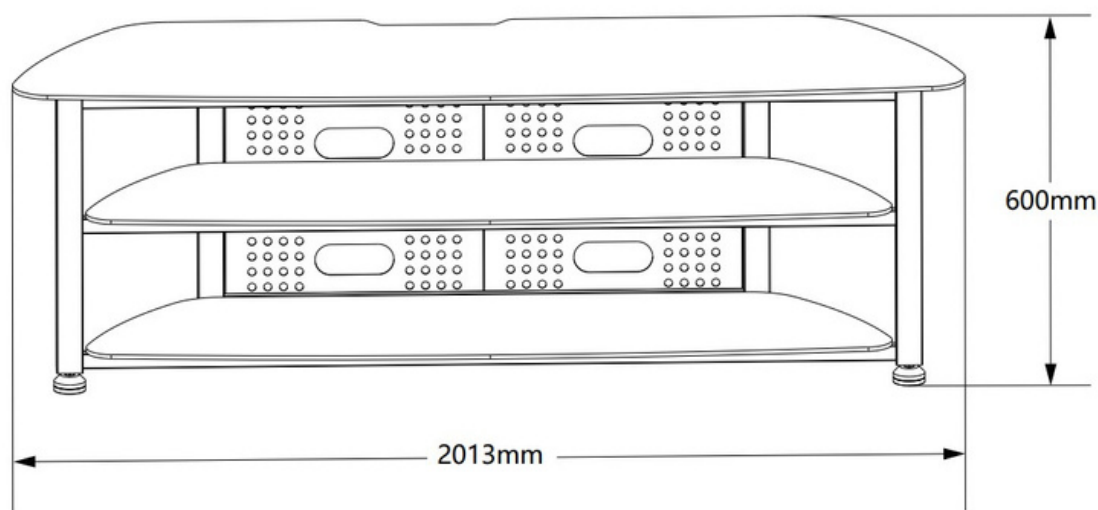

HAM-803

TV Table

hamood

Thickness of Glass

8/6/6mm

Color

Black

Product Size

2013*520*562mm