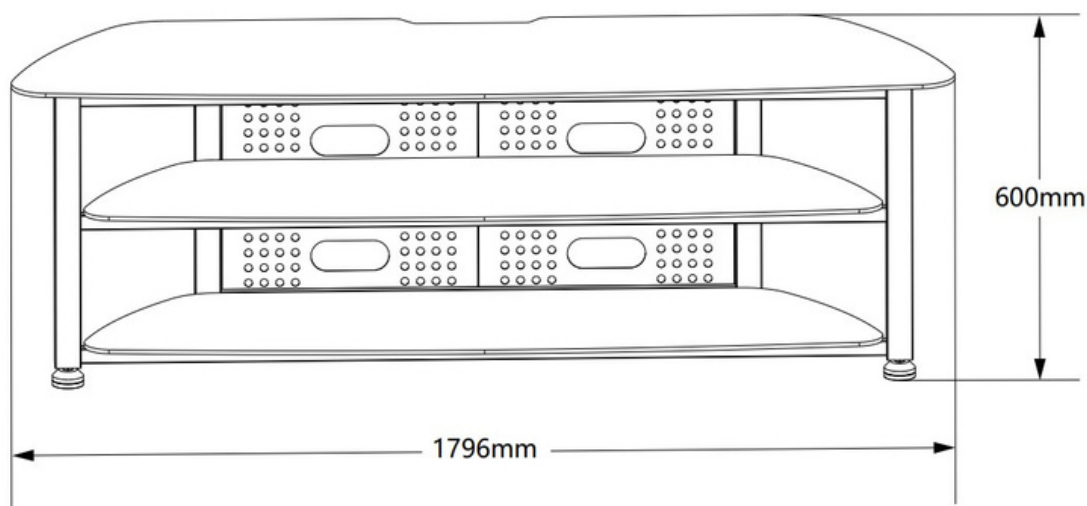

HAM-802

TV Table

hamood

Thickness of Glass

8/6/6mm

Color

Black

Product Size

1810*520*562mm