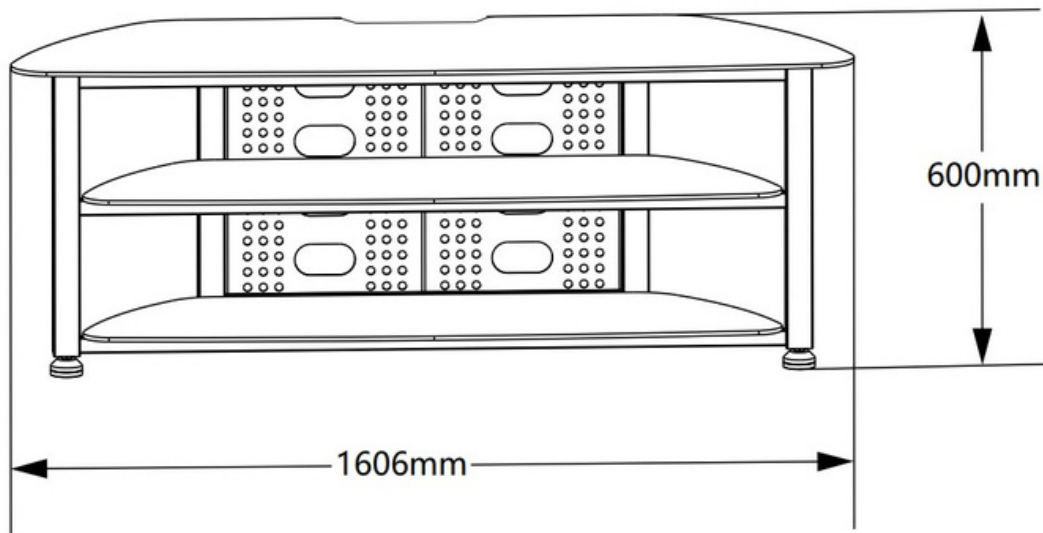

# HAM-801

TV Table

hamood

**Thickness of Glass**

8/6/6mm

**Color**

Black

**Product Size**

1606\*520\*562mm