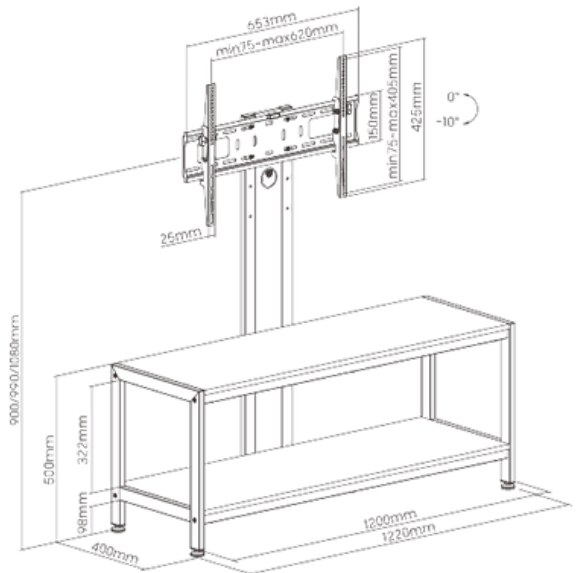

HMD-739

INDUSTRIAL STYLE TV STAND WITH MOUNT (SMALL)

Fit Screen Size
37"-70"

Weight Capacity
40kg

VESA Compatible
200x200,300x200,400x200,300x300
,400x300,400x400,600x400

TV Height Range
900/990/1080mm

Integrated Cable Management
for a clean and neat look

Durable Materials
sturdy metal frame and high-strength
shelves combine to hold heavy items up
to 40kg/88lbs per shelf

Adjustable Feet
ensure stability on all types of floors