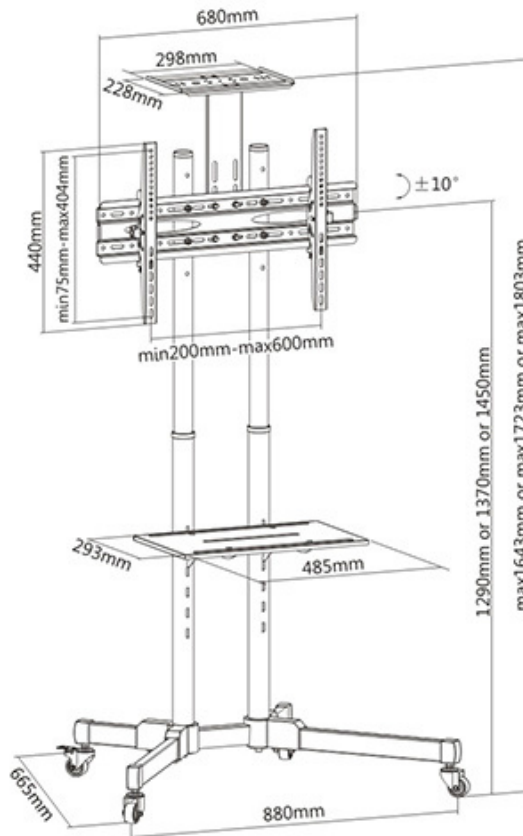

HMD-733

VERSATILE & COMPACT TV CART

Fit Screen Size
37"-70"

Weight Capacity
50kg

Strength Tested
4 Times Approved

Tilt Range
+10°~-10°

VESA Compatible
200x200,400x200,300x300,400x
400,600x400

**Height Adjustable
Equipment Shelf**

Heavy-Duty Casters

Free-Tilting Design