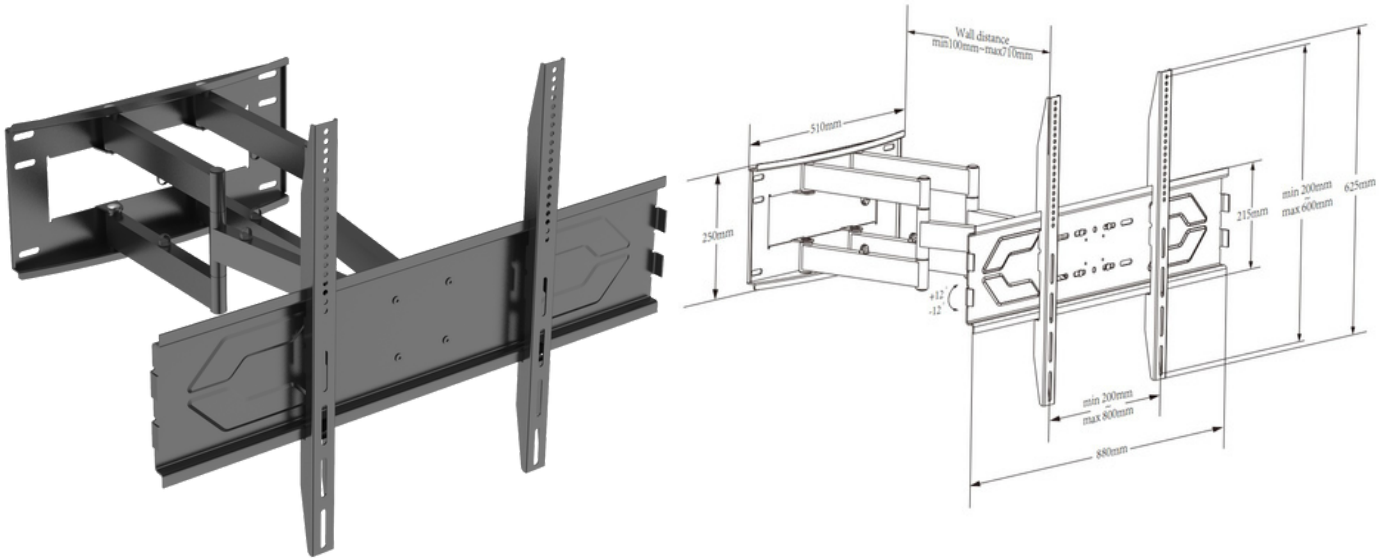

HAM-701

TV Stand

Loading Capacity
85KG

Mounting Profile
710mm

Product Size
880*630* (100-
710)mm

VESA (Max)
800*600