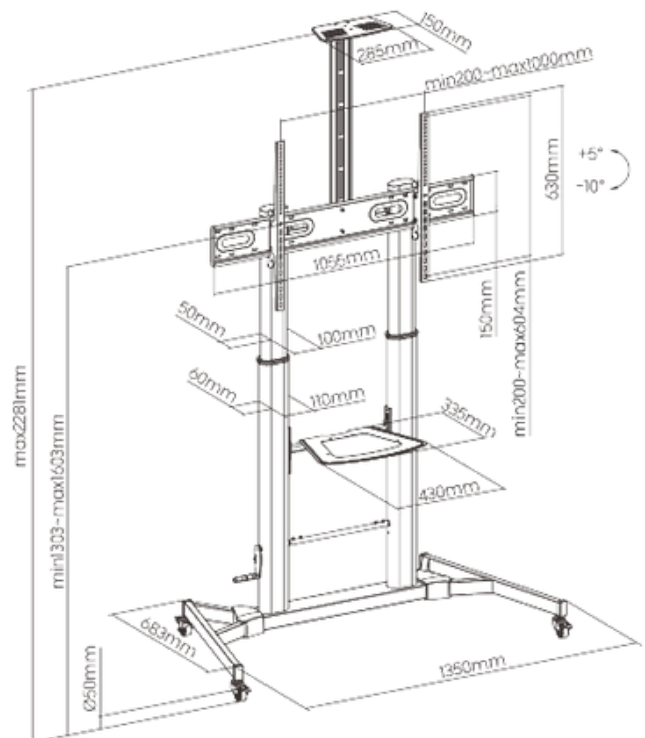

HAM-603

LARGE SCREEN TELESCOPIC HEIGHT-ADJUSTABLE STEEL TV CART WITH CRANK HANDLE

Fit Screen Size
60"-100"

Weight Capacity
100kg

VESA Compatible
200x200,400x200,300x300,400x400,600
x400,800x400,800x600,1000x600

Tilt Range
+5°~ -10°

Quick Assembly Shelf

Free-Tilting Design

Effortless TV Height Adjustment