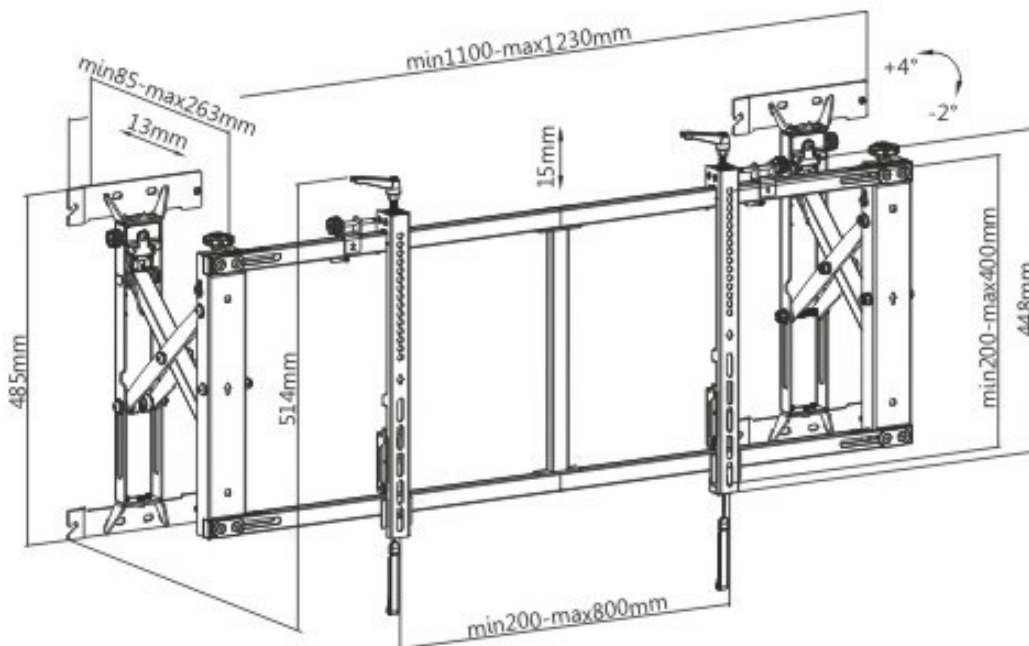

HAM-6013

QUICK ASSEMBLY VIDEO WALL MOUNT FOR 50"-55"
DISPLAYS

Fit Screen Size
50"-55"

Weight Capacity
70kg

Profile
85~263mm

Dimensions
1230x85~263x485mm

VESA Compatible
200x200,300x200,400x200,
300x300,400x300,400x400,
600x400,800x400

**Post-Install Display
Alignment**

Pop-Out Extension

Easy Assembly