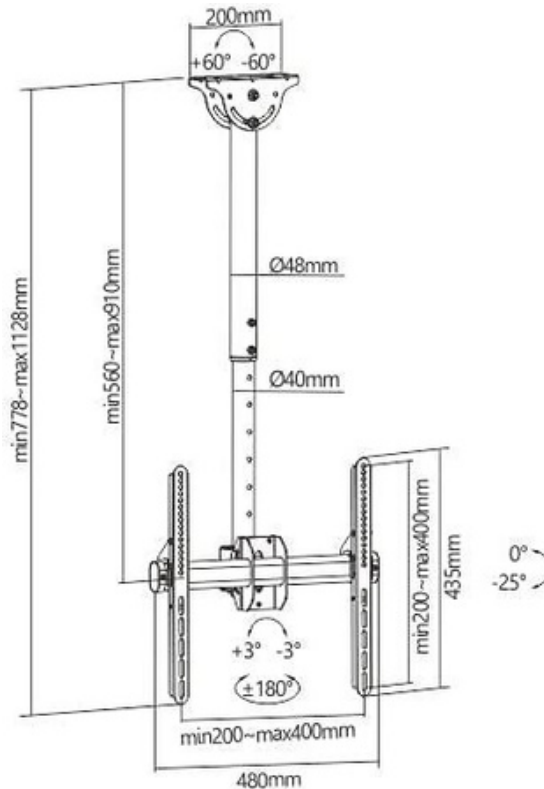

HAM-507

TELESCOPIC FULL-MOTION TV CEILING MOUNT

Fit Screen Size
32"-55"

Weight Capacity
50kg

Screen Level
+3°~-3°

Tilt Range
+0°~-25°

VESA Compatible
200x200,400x200,300x300,400x400

Cable Management

Leveling Adjustments

Free-Tilting Design