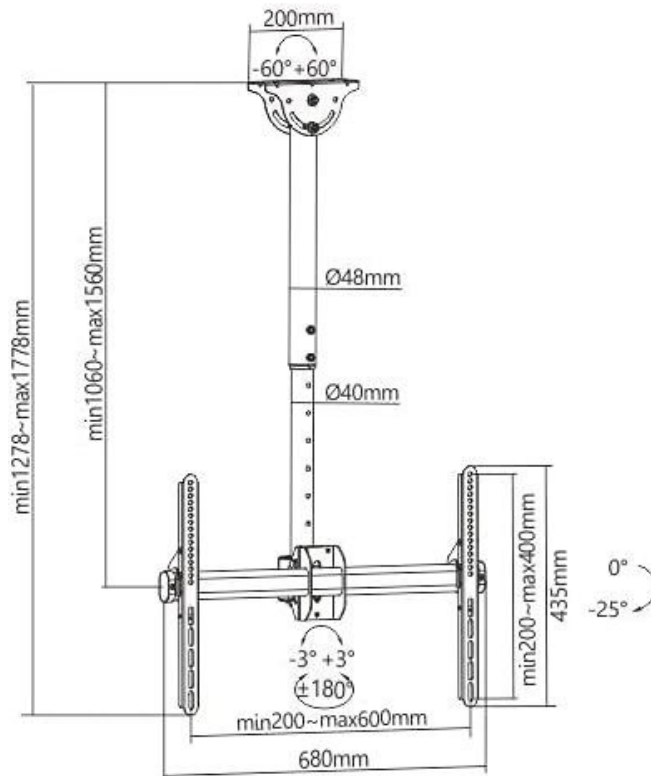

HAM-506

TELESCOPIC FULL-MOTION TV CEILING MOUNT

Fit Screen Size
37"-70"

Weight Capacity
50kg

Screen Level
+3°~-3°

Tilt Range
+0°~-25°

VESA Compatible
200x200,400x200,300x300,400x400,600x400

Cable Management

Leveling Adjustments

Free-Tilting Design