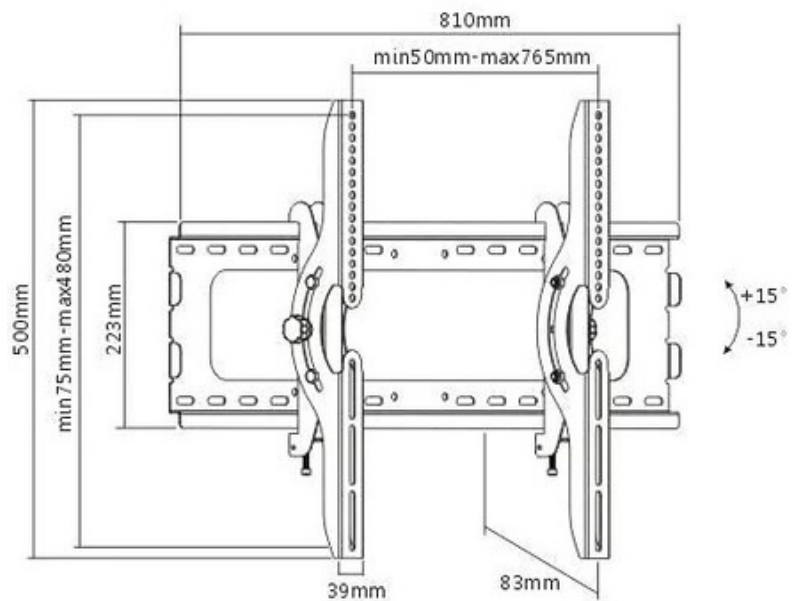

HMD-501

CLASSIC HEAVY-DUTY TILTING CURVED & FLAT
PANEL TV WALL MOUNT

Fit Screen
37"-85"

SizeWeight Capacity
75kg

Profile
83mm

VESA Compatible
200x200,300x200,400x
200,300x300,400x300,
400x400,600x400,800x
400

Tilt Range
+15°~-15°

Open Architecture

Easy-Grip Knobs

<https://hamoodtv.com>