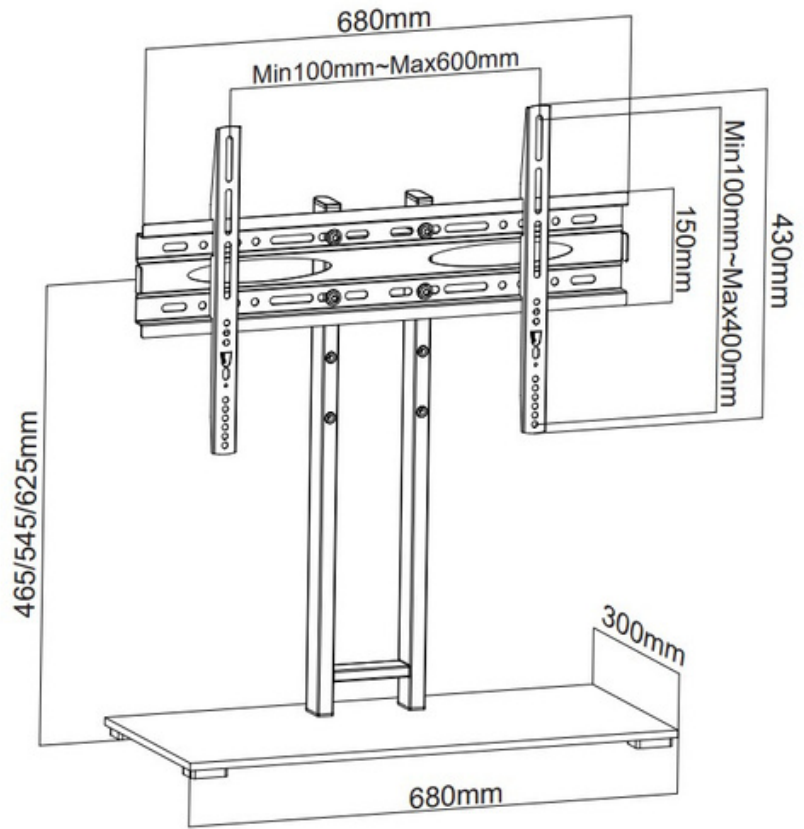

HAM-458

TV Floor Stand

hamood

Product Size
680*300*820mm

Loading Capacity
30KG

VESA(MAX)
600*400

G.W/N.W
11.5/10.5KG

Suggested TV Size
37-75"