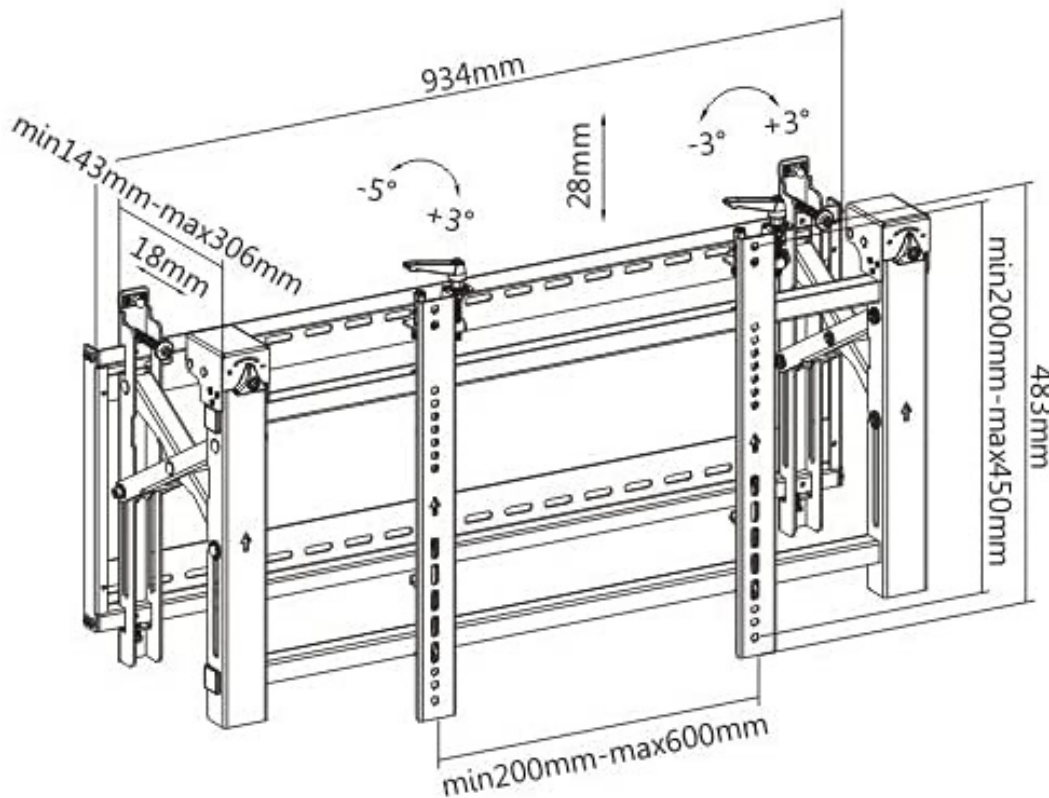

HAM-3945

POP-OUT VIDEO WALL MOUNT

Fit Screen Size
45"-70"

Weight Capacity
70kg

Profile
143~306mm

Fine Adjustment
18mm/28mm

VESA Compatible
200x200,400x200,300x300,
400x400,600x400

Kickstand Design

Anti-Theft Locking Hole

Pop-Out Lock System