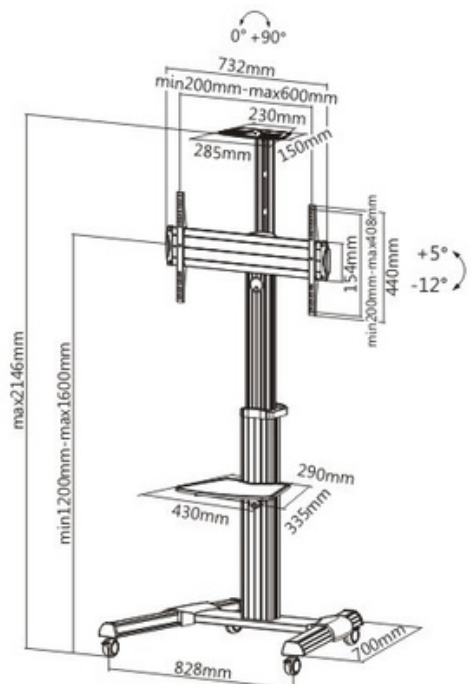

HAM-222

MANUAL LIFTING HEIGHT ADJUSTABLE TV CART

Fit Screen Size
37"-70"

Weight Capacity
50kg

VESA Compatible
200x200,400x200,300x300,400x40
0,600x400

Screen Rotation
0°~+90°

Tilt Range
+5°~-12°

Cable Management

Free-Tilting Design