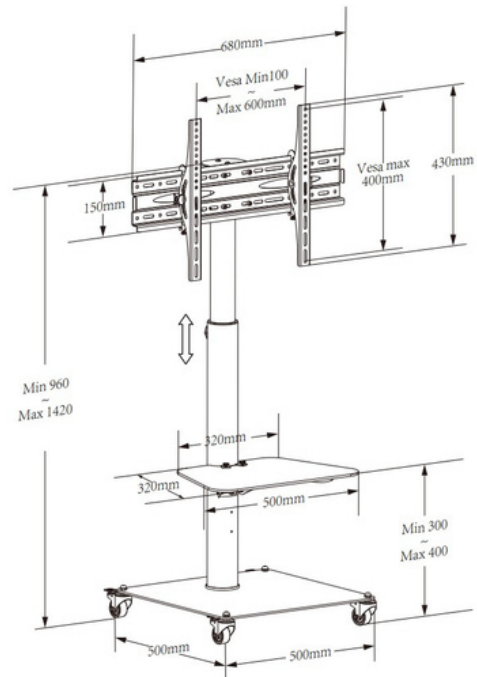

HAM-2030W

TV Stand Height Adjustable

Suggested TV Size
32-65"

Loading Capacity
40KG

Color
White

Product Size
680*500*1500mm

VESA (Max)
600*400mm