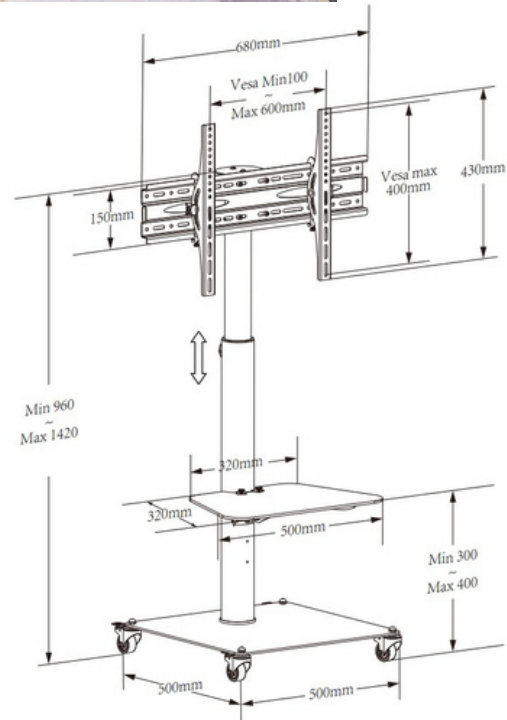

HAM-2030B

TV Stand Height Adjustable

Suggested TV Size
32-65"

Loading Capacity
40KG

Color
Black

Product Size
680*500*1500mm

VESA (Max)
600*400mm