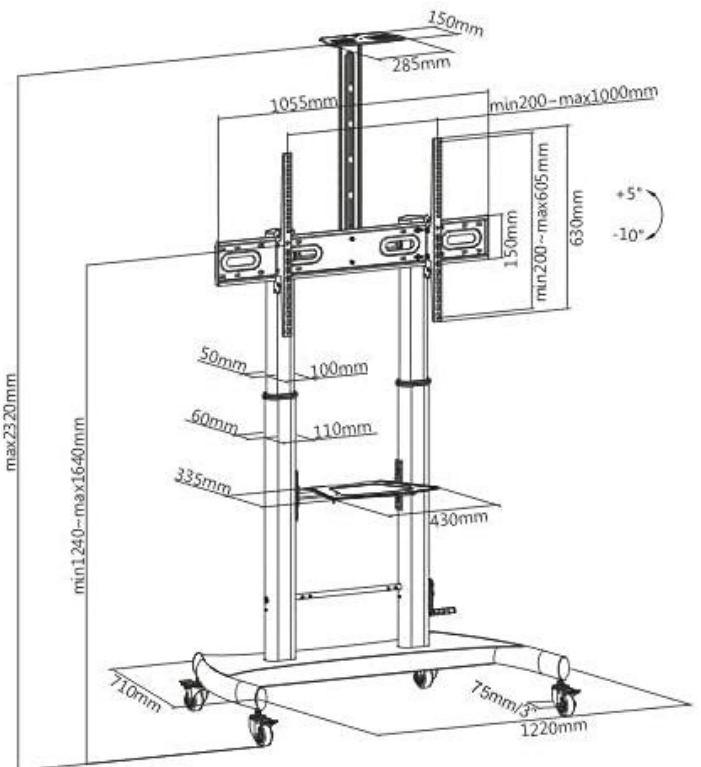

HAM-2024

LARGE SCREEN TELESCOPIC HEIGHT-ADJUSTABLE STEEL TV CART WITH CRANK HANDLE

Fit Screen Size
60"-100"

Weight Capacity
100kg

VESA Compatible
400x400,600x400,800x400,800x600,900x600,1000x600

Tilt Range
+5°~ -10°

Cable Management

Free-Tilting Design

Quick Assembly Shelf