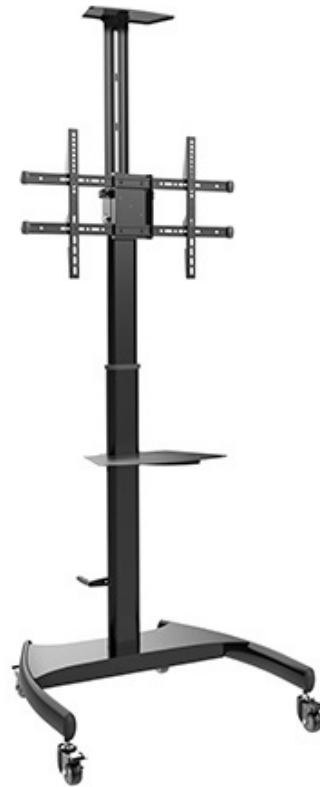

HAM-2023

TELESCOPIC HEIGHT-ADJUSTABLE STEEL TV CART WITH CRANK HANDLE

Fit Screen Size
37"-70"

Weight Capacity
50kg

Screen Rotation
+90°~0°

Tilt Range
+10°~-10°

VESA Compatible
200x200,300x200,400x200,300x300,400x300,400x400,600x400

Cable Management

Quick Assembly Shelf

Vertical Height Adjustment