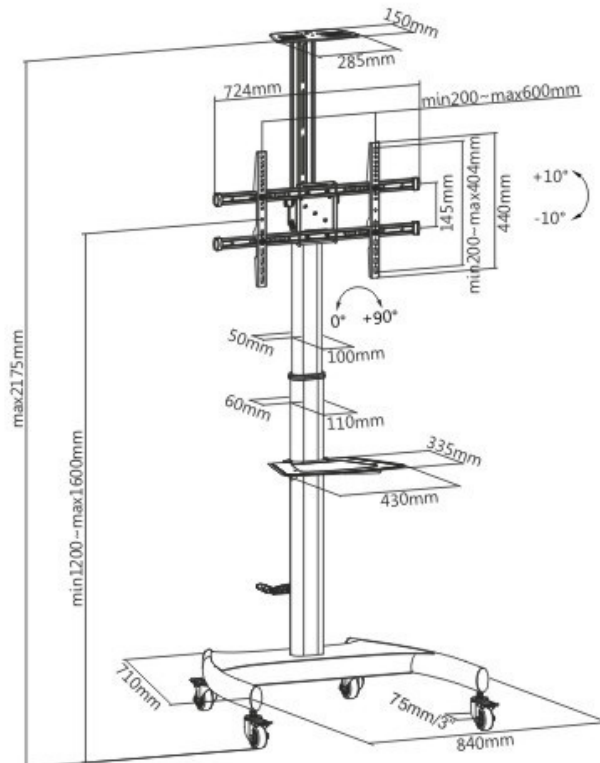

HAM-2023

TELESCOPIC HEIGHT-ADJUSTABLE STEEL TV CART WITH CRANK HANDLE

Fit Screen Size
37"-70"

Weight Capacity
50kg

Screen Rotation
+90°~0°

Tilt Range
+10°~-10°

VESA Compatible
200x200,300x200,400x200,300x300,400x300,400x400,600x400

Cable Management

Quick Assembly Shelf

Vertical Height Adjustment