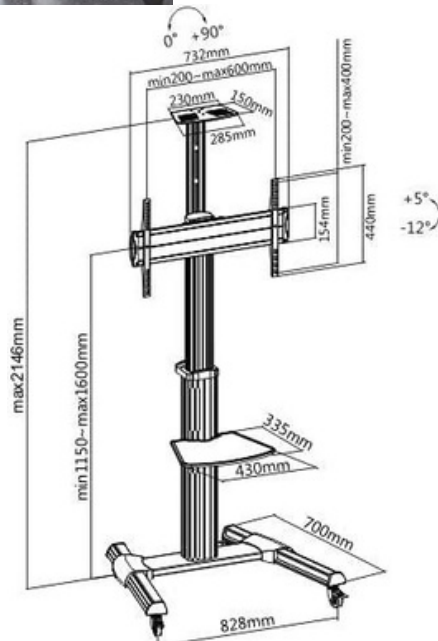

# HAM-2021

HEIGHT ADJUSTABLE ALUMINUM TV CART WITH CRANK HANDLE

**Fit Screen Size**  
37"-70"

**Weight Capacity**  
50kg

**Screen Rotation**  
 $0^{\circ} \sim +90^{\circ}$

**VESA Compatible**  
200x200,400x200,300x300,400x400,600x400

**Tilt Range**  
 $+5^{\circ} \sim -12^{\circ}$

TV height adjustment

Toolless Tilt

Crank Handle Adjustment

Telescoping Height Adjustment