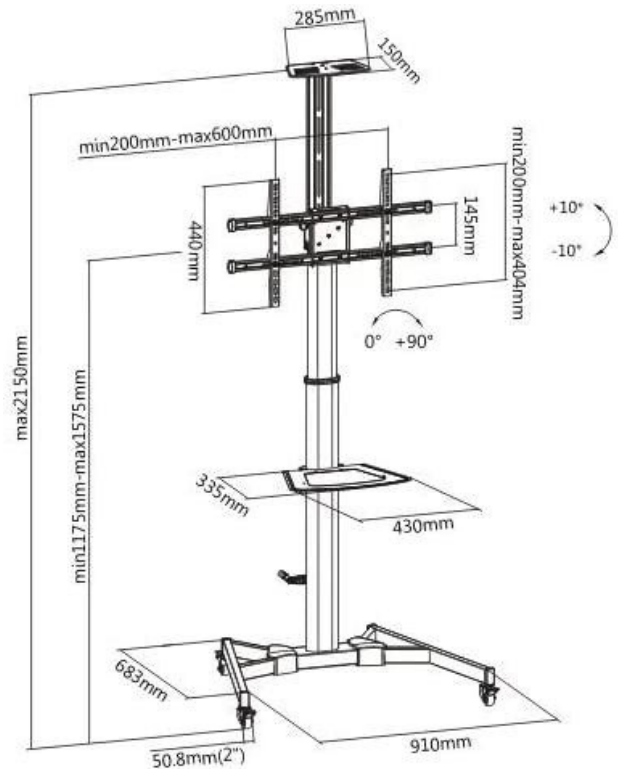

HAM-2020

TELESCOPIC HEIGHT-ADJUSTABLE STEEL TV CART WITH CRANK HANDLE

Fit Screen Size
37"-70"

Weight Capacity
50kg

Screen Rotation
0°~+90°

Tilt Range
+10°~-10°

VESA Compatible
200x200,400x200,300x300,400x400,600x400

Cable Management

Quick Assembly Shelf

Free-Tilting Design