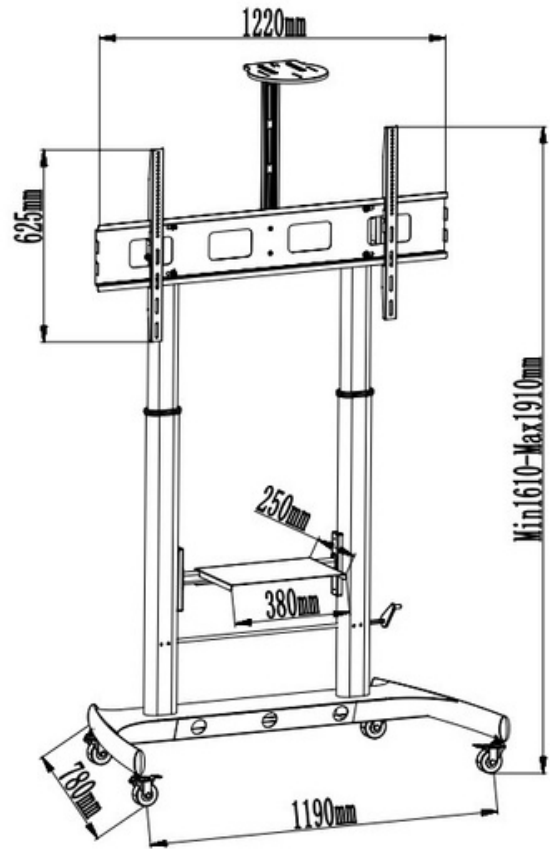

HAM-2000B

TV Stand

Suggested TV Size 42-100"
Loading Capacity 80kg

Packing Size 1320*320*110/1250
*760*110mm

Product Size 1220*780*(1610-
1910)mm

VESA (Max) 1200*600