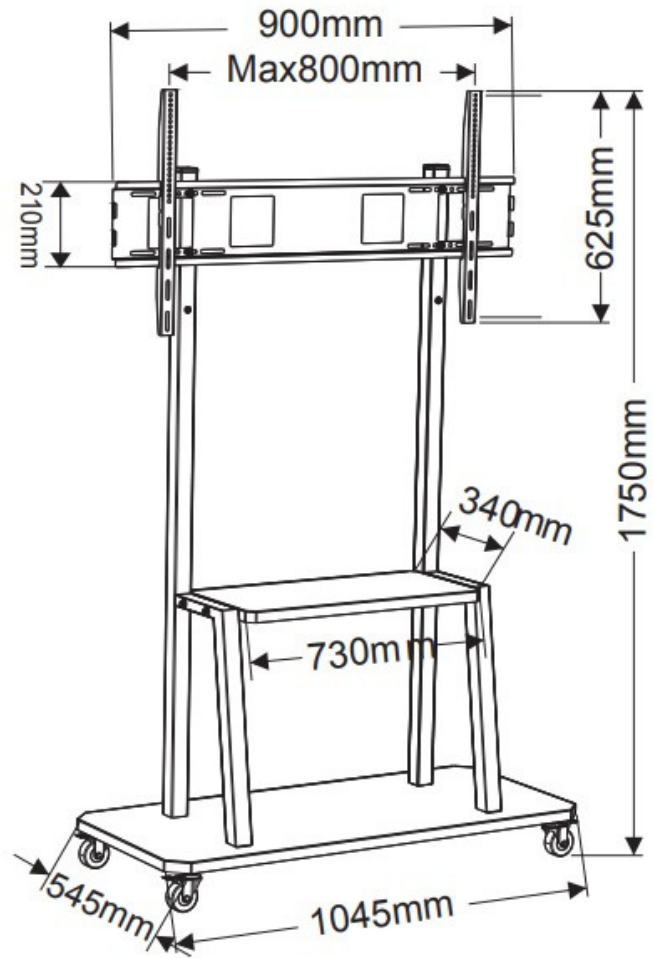

HAM-188

TV Trolley For Big Screen With Fixed TV Bracket

Product Size
1045*545*1750mm

Loading Capacity
130kg

VESA(Max)
800*600

N.W/G.W
30/32KG

Packing Size
1520*775*90mm

Suggested TV Size
55-100"