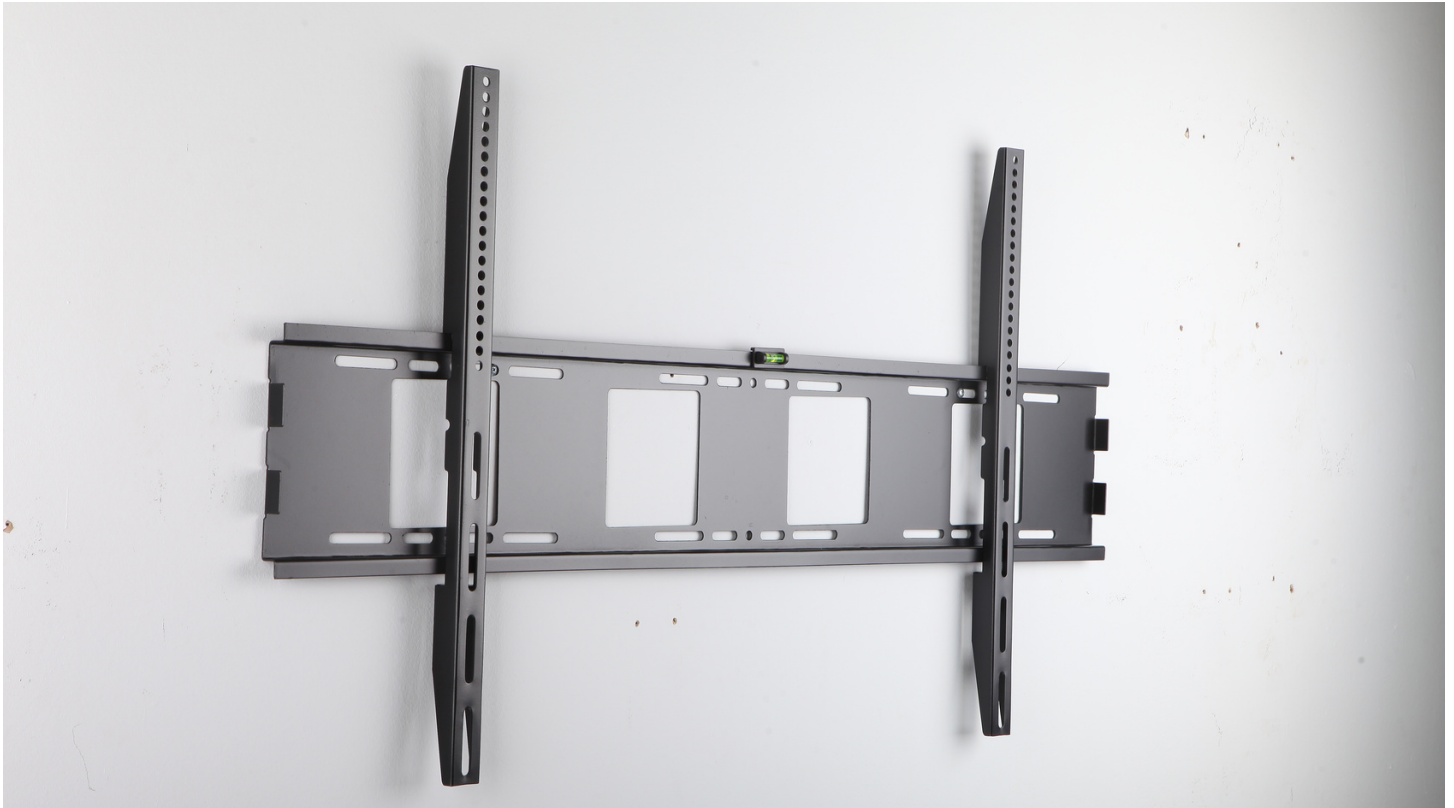

HAM-134B

Fixed TV Mount For Big Screen

Product Size
1230*625*35mm

Loading Capacity
100KG

VESA(MAX)
1200*600

G.W/N.W
4.25/5.0KG

Suggested TV Size
42-110"