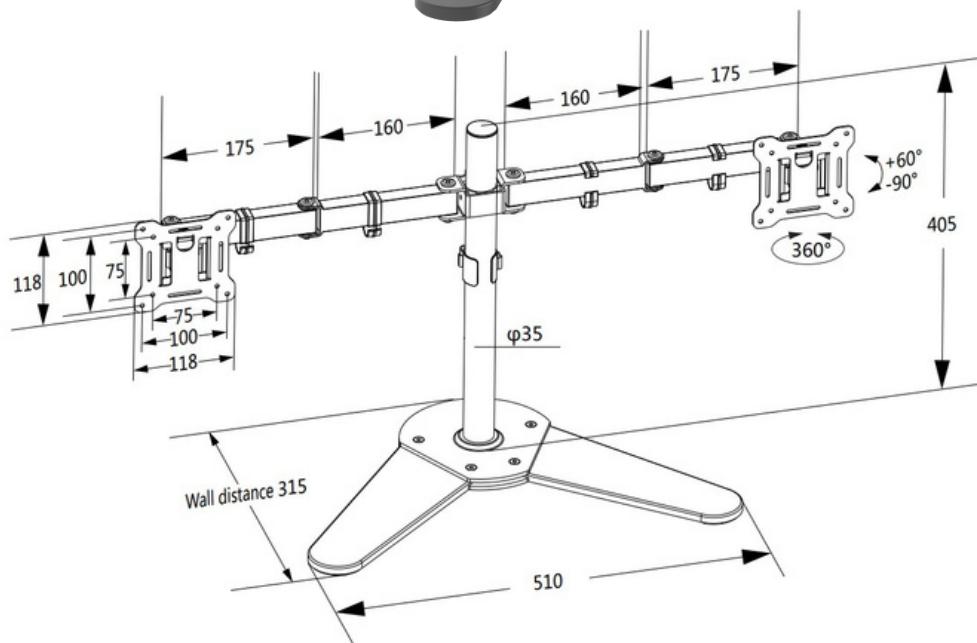

HAM-118

TV Stand

Loading Capacity
8kg/screen

Tilt Degree
90

Product Size
500*300*400mm

VESA (Max)
100*100