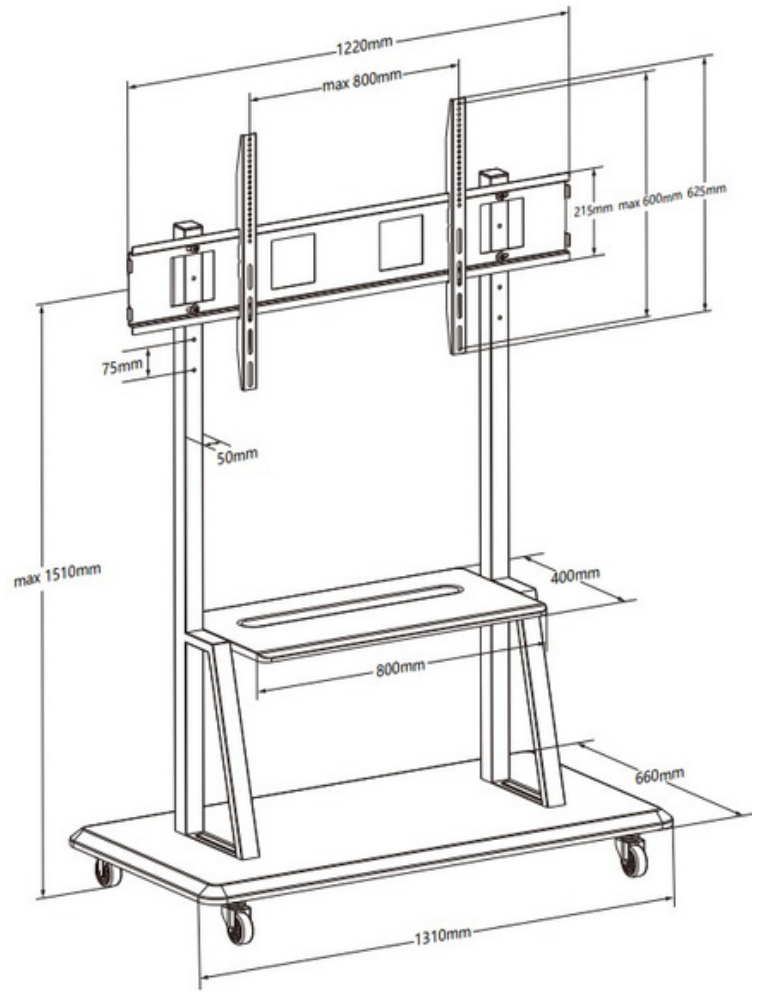

HMD-111

Big TV Cart With Fixed TV Bracket

Product size
1310*660*1850mm

G.W/N.W
43/41kg

Loading Capacity
150kg

Suggested TV Size
55-100"

VESA Compatible
1200*600