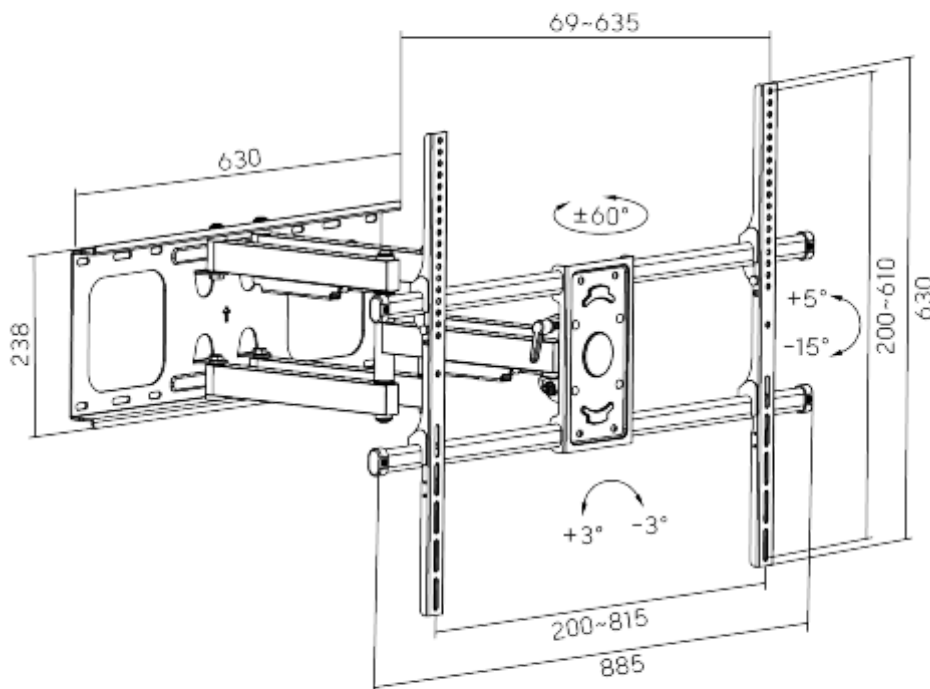

# HAM-975

HEAVY-DUTY FULL-MOTION TV WALL MOUNT

**Fit Screen Size**  
50"-100"

**Weight Capacity**  
75kg

**Profile**  
69~635mm

**Swivel Range**  
+60°~-60°

**Tilt Range**  
+5°~-15°

**Cable Management**

**Leveling Adjustments**

**Swiveling Arm(s)**