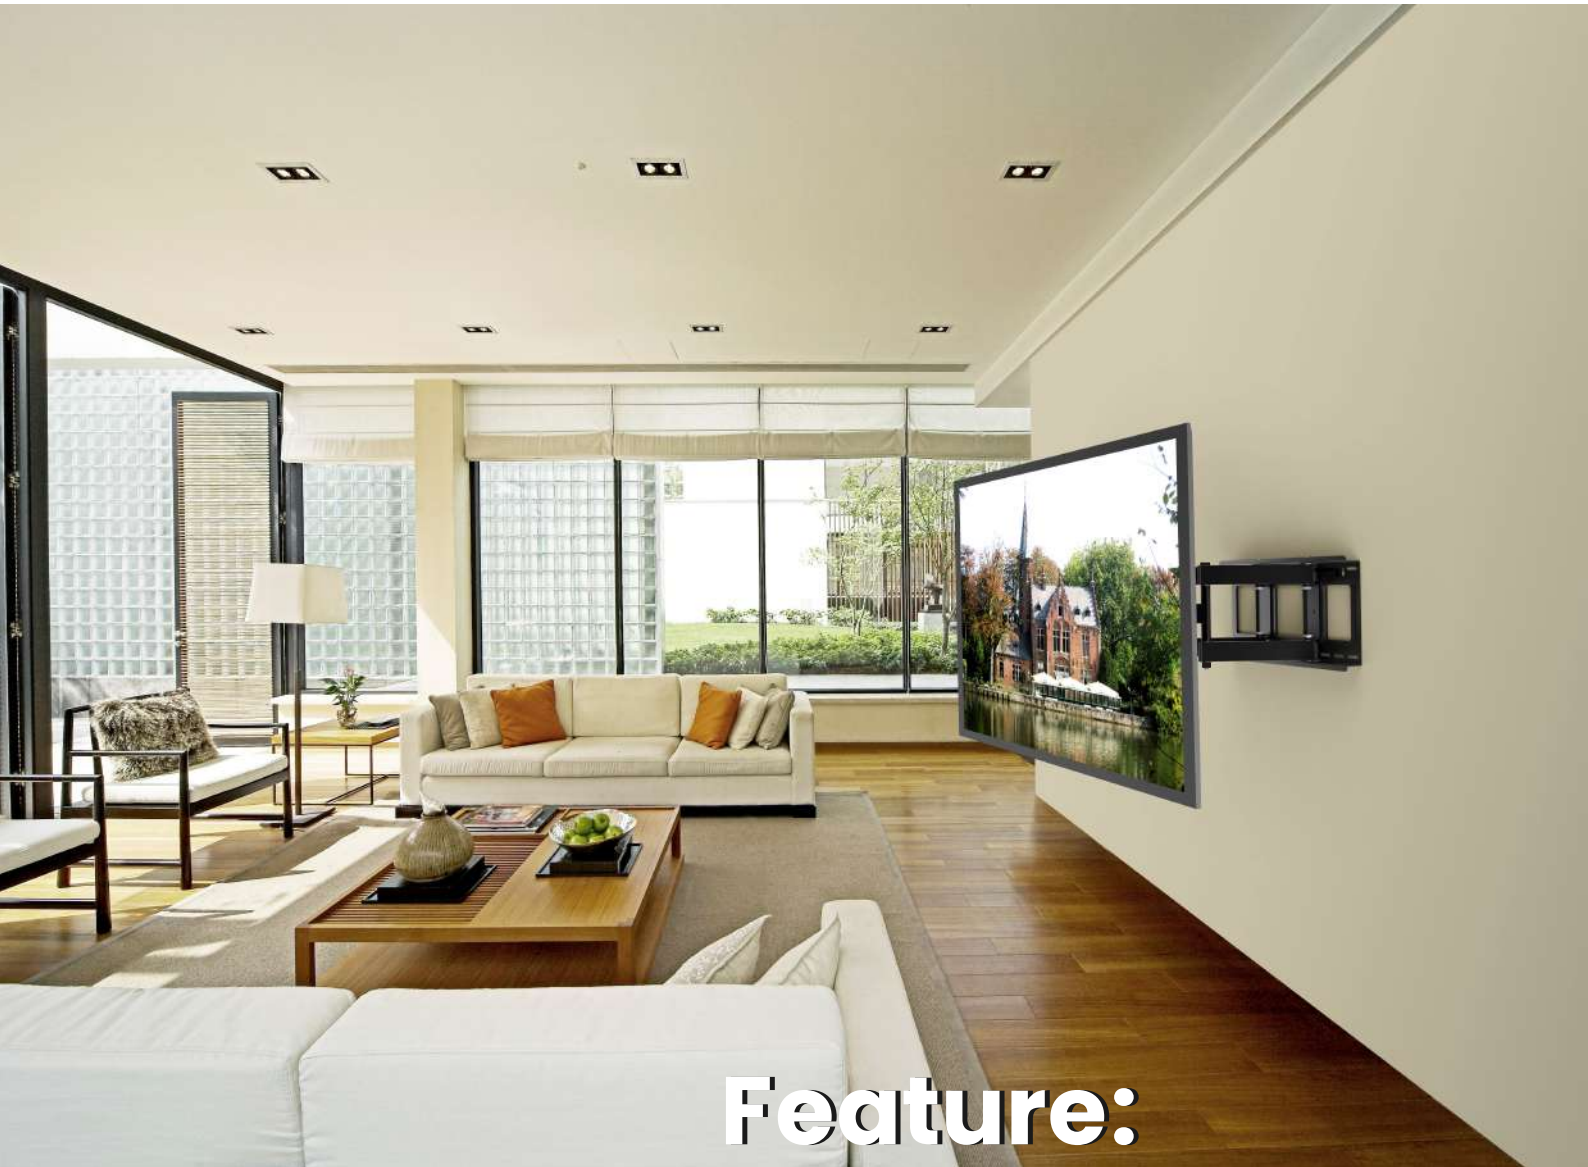

XX-Large

Full Motion Wall Mounts

For LED, LCD Flat Panel TVs up to **100"**

hamood

Feature:

- Support most 60"-100" flat panel TVs up to 80kgs/176lbs
- Freely tilting allows easy TV angle adjustment
- Adjustable swivel mount provides maximum visibility
- Built-in level adjustment ensures perfect positioning

XX-Large

Full Motion Wall Mounts

For LED, LCD Flat Panel TVs up to **100"**

HAM-900

200x200, 400x200,
300x300, 400x400,
600x400, 800x400,
900x600

$+45^\circ \sim -45^\circ$

$+3^\circ \sim -3^\circ$

$-15^\circ \sim +5^\circ$