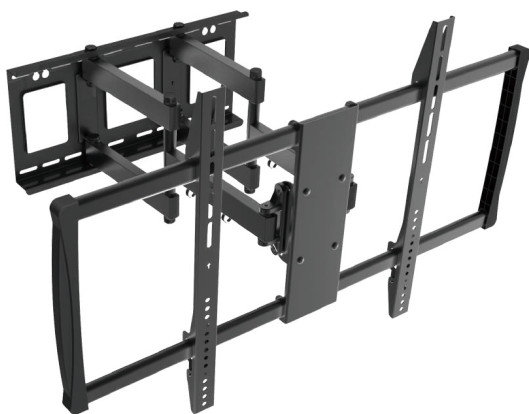

XX-Large

Full Motion Wall Mounts

For LED, LCD Flat Panel TVs up to **100"**

hamood

Feature:

- Support most 60"-100" flat panel TVs up to 80kgs/176lbs
- Freely tilting allows easy TV angle adjustment
- Adjustable swivel mount provides maximum visibility
- Built-in level adjustment ensures perfect positioning

XX-Large

Full Motion Wall Mounts

For LED, LCD Flat Panel TVs up to **100"**

HAM-900

200x200, 400x200,
300x300, 400x400,
600x400, 800x400,
900x600

$+45^\circ \sim -45^\circ$

$+3^\circ \sim -3^\circ$

$-15^\circ \sim +5^\circ$