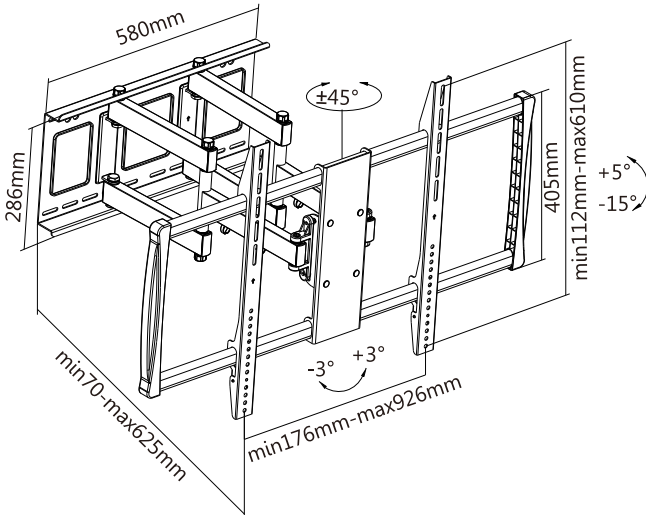

XX-Large

Full Motion Wall Mounts

For LED, LCD Flat Panel TVs up to **100"**

hamood

Feature:

- Support most 60"-100" flat panel TVs up to 80kgs/176lbs
- Freely tilting allows easy TV angle adjustment
- Adjustable swivel mount provides maximum visibility
- Built-in level adjustment ensures perfect positioning

XX-Large

Full Motion Wall Mounts

For LED, LCD Flat Panel TVs up to **100"**

HAM-900

200x200, 400x200,
300x300, 400x400,
600x400, 800x400,
900x600

$+45^\circ \sim -45^\circ$

$+3^\circ \sim -3^\circ$

$-15^\circ \sim +5^\circ$