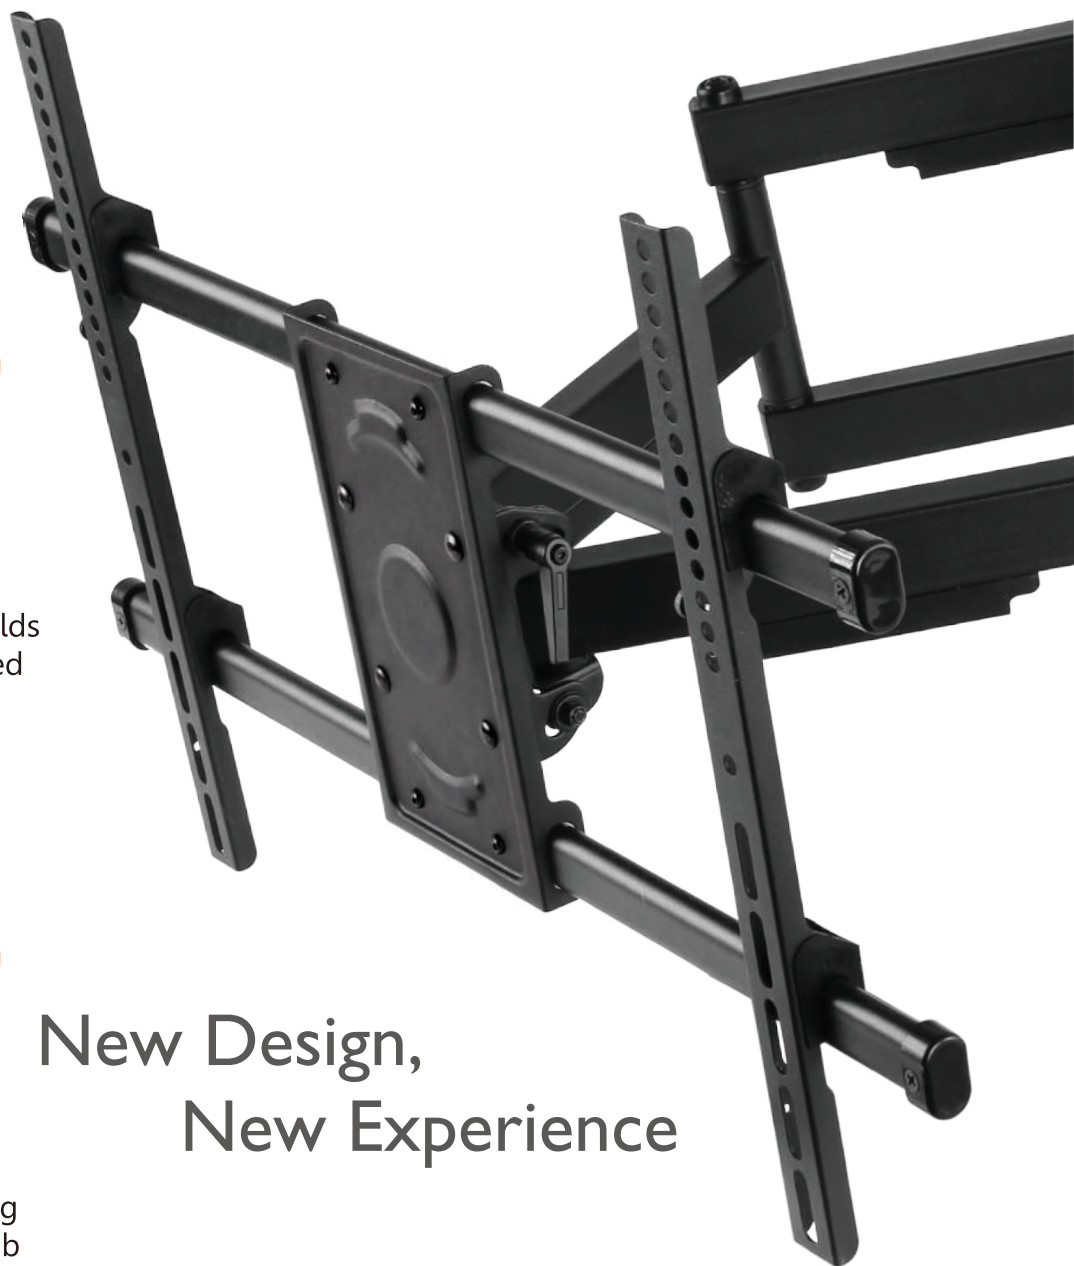

HAM-775

Full-motion TV Wall Mount

Quick lock and release system holds TV in place with no tools required

Freely tilting at a desired viewing angle by using an adjusting knob

**New Design,
New Experience**

Swiveling arm offer maximum viewing flexibility

Built-in level adjustment ensures perfect positioning

Integrated cable management keeps cables neatly organized

HAM-775

Full-motion TV Wall Mount

Screen Size
37"-90"

VESA Compatible
200x200 400x200
300x300 400x400
600x400

Profile to Wall
69-635mm/2.7"-25"

Weight Capacity
65kg/143lbs

Four Times
Strength Tested

Swivel Range
+60° - -60°

Screen Level
+3° - -3°

Tilt Range
+5° - -15°

Cable
Management

Bubble Level

Direction Indicator

Curved TV