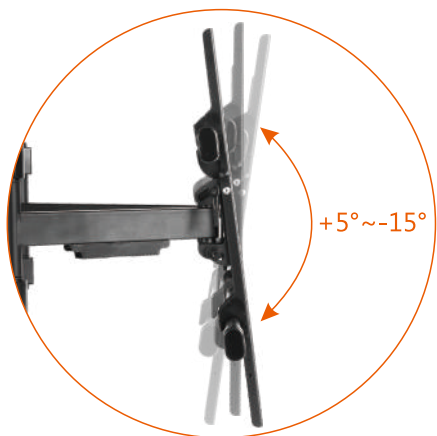

HAM-775

Full-motion TV Wall Mount

Quick lock and release system holds TV in place with no tools required

Freely tilting at a desired viewing angle by using an adjusting knob

**New Design,
New Experience**

Swiveling arm offer maximum viewing flexibility

Built-in level adjustment ensures perfect positioning

Integrated cable management keeps cables neatly organized

HAM-775

Full-motion TV Wall Mount

Screen Size
37"-90"

VESA Compatible
200x200 400x200
300x300 400x400
600x400

Profile to Wall
69-635mm/2.7"-25"

Weight Capacity
65kg/143lbs

Four Times
Strength Tested

Swivel Range
+60° - -60°

Screen Level
+3° - -3°

Tilt Range
+5° - -15°

Cable
Management

Bubble Level

Direction Indicator

Curved TV