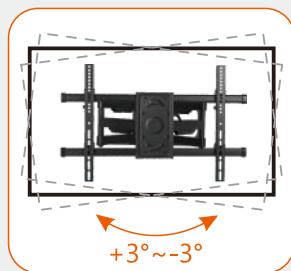

HAM-775

Full-motion TV Wall Mount

Quick lock and release system holds TV in place with no tools required

Freely tilting at a desired viewing angle by using an adjusting knob

**New Design,
New Experience**

Swiveling arm offer maximum viewing flexibility

Built-in level adjustment ensures perfect positioning

Integrated cable management keeps cables neatly organized

HAM-775

Full-motion TV Wall Mount

Screen Size
37"-90"

VESA Compatible
200x200 400x200
300x300 400x400
600x400

Profile to Wall
69-635mm/2.7"-25"

Weight Capacity
65kg/143lbs

Four Times
Strength Tested

Swivel Range
+60° - -60°

Screen Level
+3° - -3°

Tilt Range
+5° - -15°