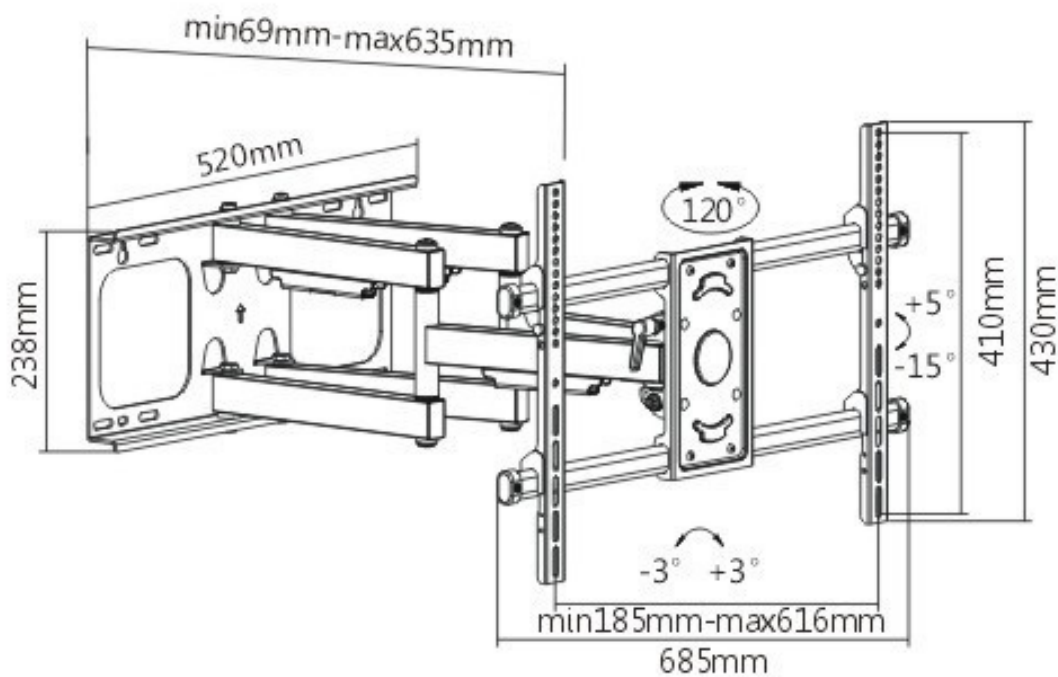

HAM-775

HEAVY-DUTY FULL-MOTION TV WALL MOUNT

Fit Screen Size
37"-80"

Weight Capacity
65kg

Profile
69~635mm

Swivel Range
+60°~-60°

Tilt Range
+5°~-15°

Cable Management

Leveling Adjustments

Swiveling Arm(s)