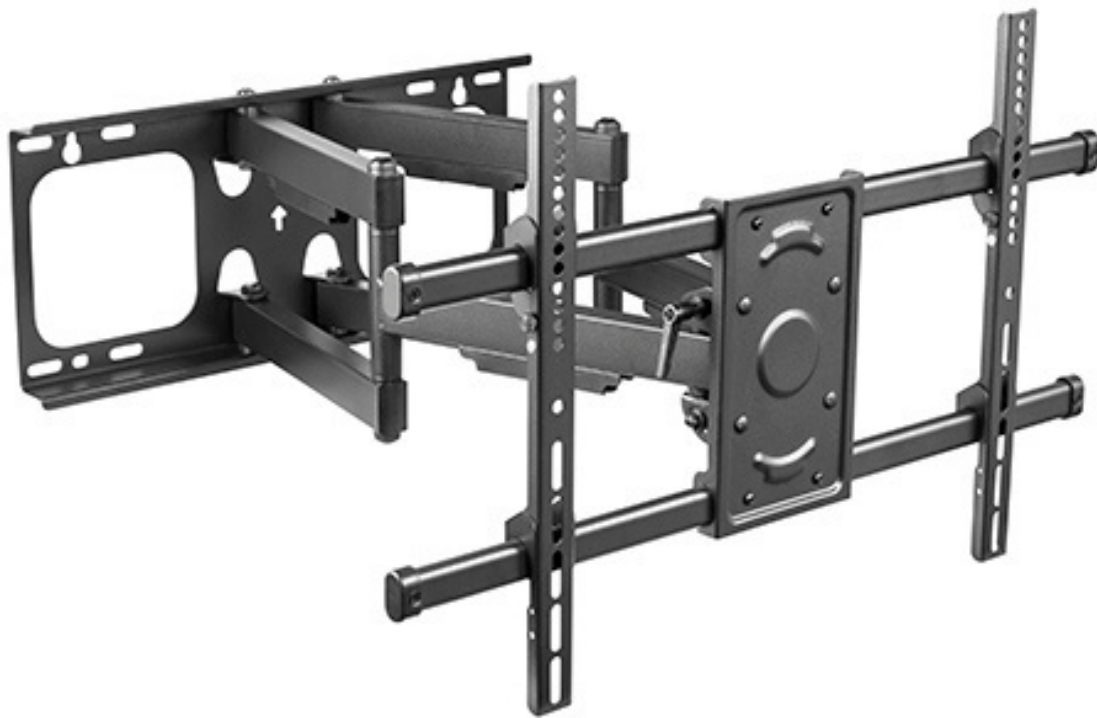

HAM-775

HEAVY-DUTY FULL-MOTION TV WALL MOUNT

Fit Screen Size
37"-80"

Weight Capacity
65kg

Profile
69~635mm

Swivel Range
+60°~-60°

Tilt Range
+5°~-15°

Cable Management

Leveling Adjustments

Swiveling Arm(s)