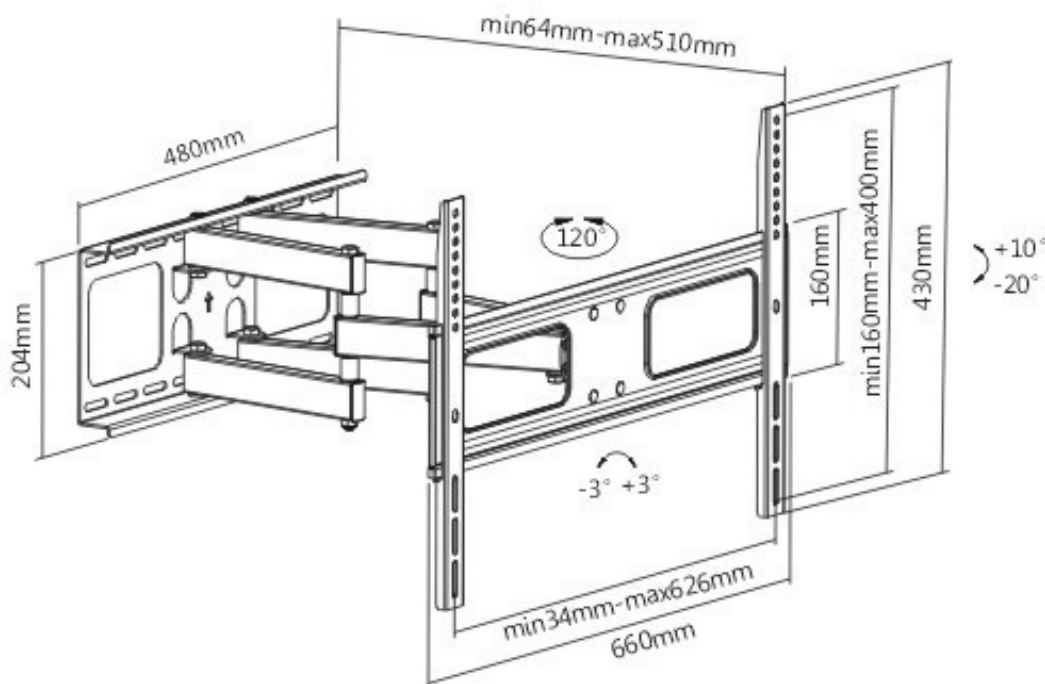

HAM-505

SLIM ARTICULATING FULL-MOTION TV WALL MOUNT

Fit Screen Size
37"-75"

Weight Capacity
50kg

Swivel Range
-60°~+60°

Tilt Range
-20°~+10°

VESA Compatible
200x200,400x200,300x300,
400x400,600x400

Free-Tilting Design

Leveling adjustments

Swiveling Arm(s)