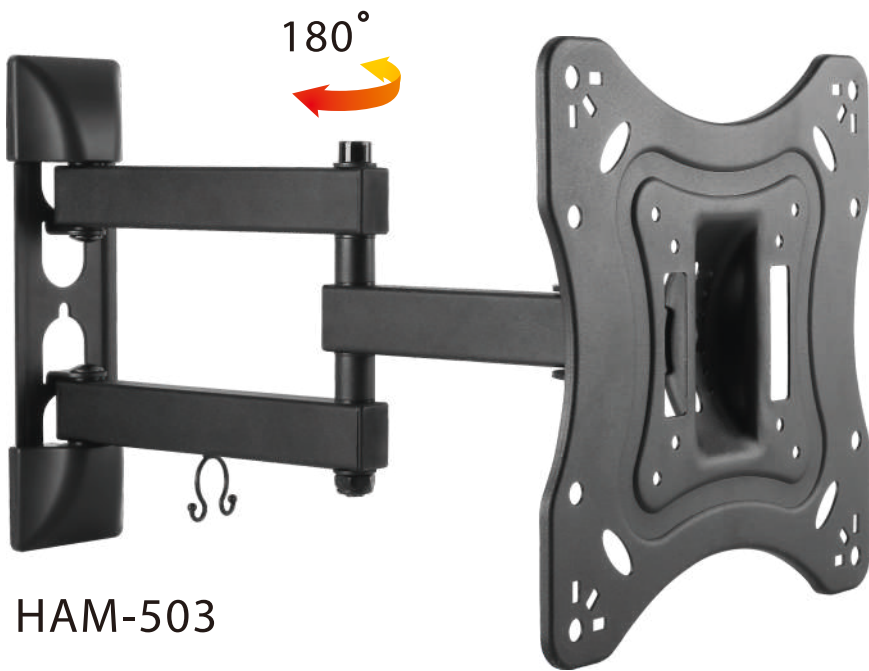

Economy Full-motion TV Wall Mounts

For most 13"-55" LED, LCD Flat Panel TVs

Superior
Quality

Competitive
Price

HAM-503

Feature:

1. Easy-grip knobs enables tilting 20° up and down
2. Swiveling mount provides maximum viewing flexibility
3. Cable clips keep cables organized and protected

HAM-503&HAM-502

Economy Full-motion TV Wall Mounts

For most 13"-55" LED, LCD Flat Panel TVs

HAM-502

MOST
23"-55"
MAX.VESA 400x400

RATED
30kg/66lbs

180°
88-398mm

VESA
Compatible
75x75
100x100 400x200
200x100 300x300
200x200 400x400