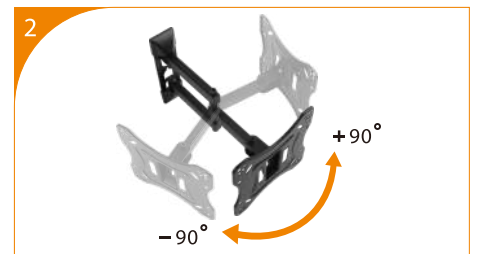

Economy Full-motion TV Wall Mounts

For most 13"-55" LED, LCD Flat Panel TVs

Superior
Quality

Competitive
Price

HAM-503

Feature:

1. Easy-grip knobs enables tilting 20° up and down
2. Swiveling mount provides maximum viewing flexibility
3. Cable clips keep cables organized and protected

HAM-503&HAM-502

Economy Full-motion TV Wall Mounts

For most 13"-55" LED, LCD Flat Panel TVs

HAM-502

MOST
23"-55"
MAX.VESA 400x400

RATED
30kg/66lbs

180°
88-398mm

VESA
Compatible
75x75
100x100 400x200
200x100 300x300
200x200 400x400