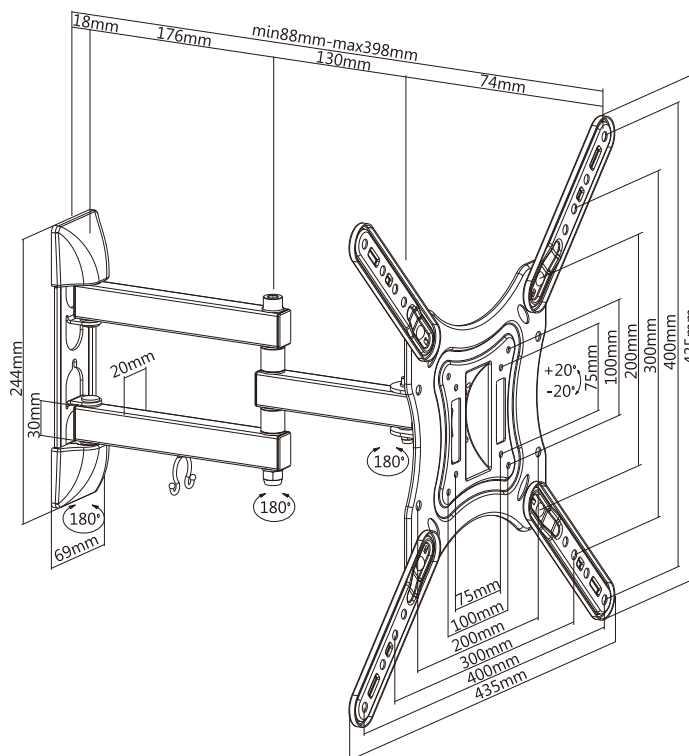

Economy Full-motion TV Wall Mounts

For most 13"-55" LED, LCD Flat Panel TVs

Superior
Quality

Competitive
Price

HAM-503

Feature:

1. Easy-grip knobs enables tilting 20° up and down
2. Swiveling mount provides maximum viewing flexibility
3. Cable clips keep cables organized and protected

HAM-503&HAM-502

Economy Full-motion TV Wall Mounts

For most 13"-55" LED, LCD Flat Panel TVs

HAM-502

MOST
23"-55"
MAX.VESA 400x400

RATED
30kg/66lbs

180°
88-398mm

VESA
Compatible
75x75
100x100 400x200
200x100 300x300
200x200 400x400

+20° ~ -20°

+90° ~ -90°

Cable Management