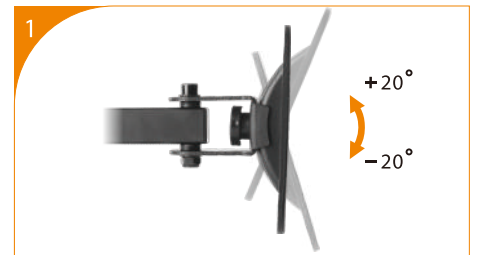

Economy Full-motion TV Wall Mounts

For most 13"-55" LED, LCD Flat Panel TVs

Superior
Quality

Competitive
Price

HAM-503

Feature:

1. Easy-grip knobs enables tilting 20° up and down
2. Swiveling mount provides maximum viewing flexibility
3. Cable clips keep cables organized and protected

HAM-503&HAM-502

Economy Full-motion TV Wall Mounts

For most 13"-55" LED, LCD Flat Panel TVs

HAM-502

MOST
23"-55"
MAX.VESA 400x400

RATED
30kg/66lbs

180°
88-398mm

VESA
Compatible
75x75
100x100 400x200
200x100 300x300
200x200 400x400