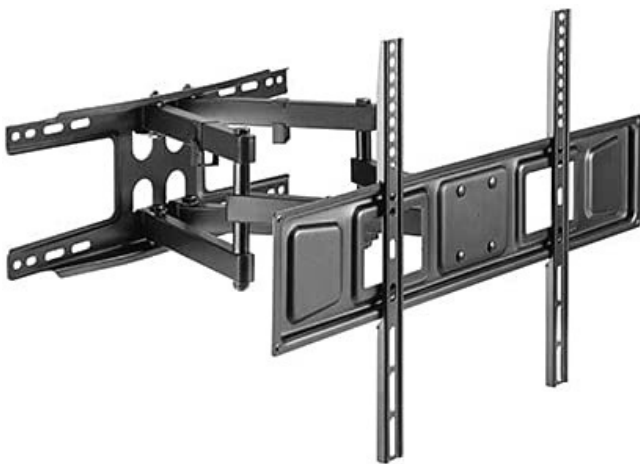

HAM-408

**AFFORDABLE FULL-MOTION TV WALL MOUNT
FOR DOUBLE STUD**

Fit Screen Size
32"-70"

Weight Capacity
40kg

Swivel Range
+60°~-60°

Tilt Range
+5°~-15°

VESA Compatible
75x75,100x100,100x150,150x100,100x200,
200x100,150x150,200x200,300x200,400x
200,300x300,400x300,400x400

Integrated Cable Clip

Cable Management

Leveling adjustments

Swiveling Arm(s)