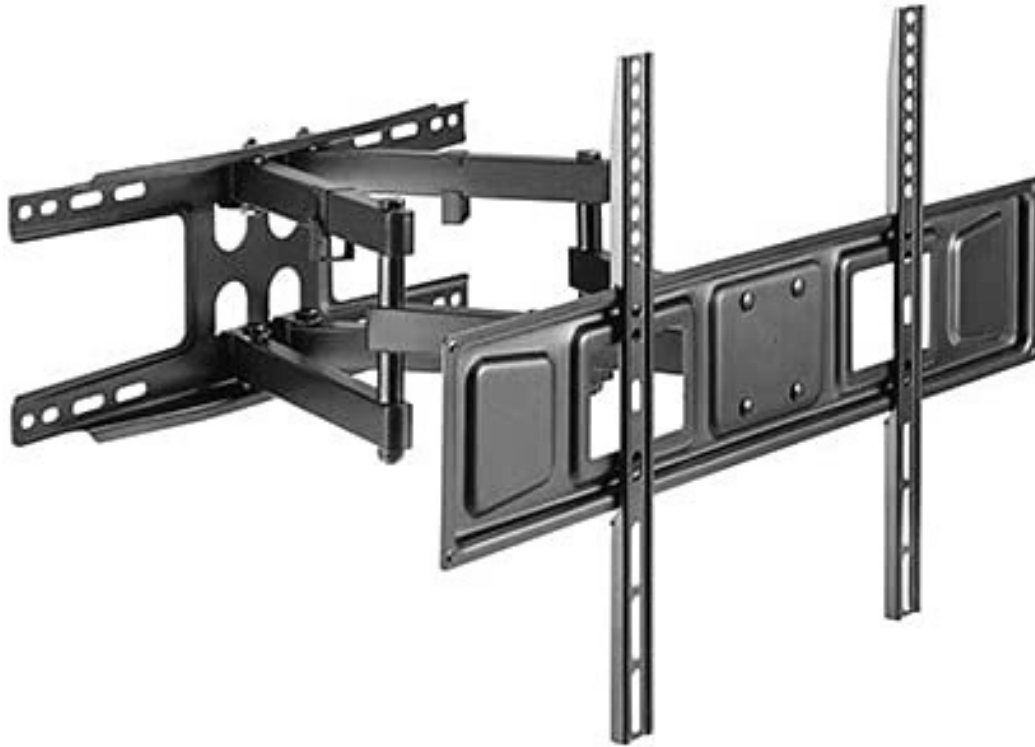

HAM-408

**AFFORDABLE FULL-MOTION TV WALL MOUNT
FOR DOUBLE STUD**

Fit Screen Size
32"-70"

Weight Capacity
40kg

Swivel Range
+60°~-60°

Tilt Range
+5°~-15°

VESA Compatible
75x75,100x100,100x150,150x100,100x200,
200x100,150x150,200x200,300x200,400x
200,300x300,400x300,400x400

Integrated Cable Clip

Cable Management

Leveling adjustments

Swiveling Arm(s)