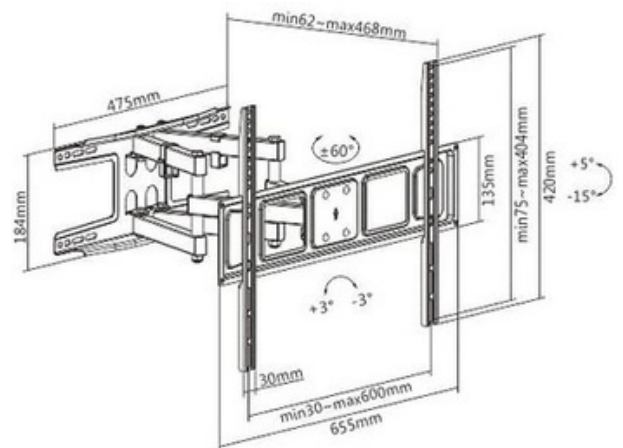

HAM-408

**AFFORDABLE FULL-MOTION TV WALL MOUNT
FOR DOUBLE STUD**

Fit Screen Size
32"-70"

Weight Capacity
40kg

Swivel Range
+60°~-60°

Tilt Range
+5°~-15°

VESA Compatible
75x75,100x100,100x150,150x100,100x200,
200x100,150x150,200x200,300x200,400x
200,300x300,400x300,400x400

Integrated Cable Clip

Cable Management

Leveling adjustments

Swiveling Arm(s)