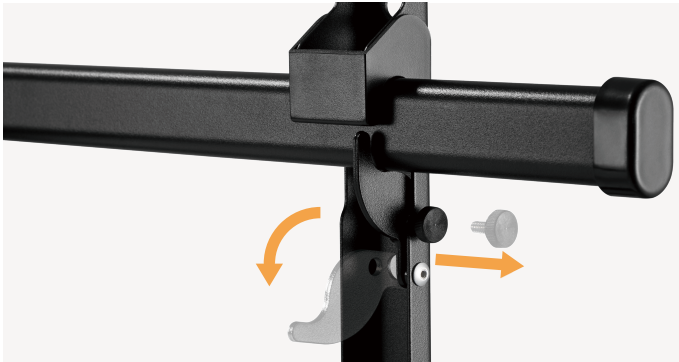

HAM-1075

Heavy-Duty Full-Motion TV Wall Mount with Long Arm Extension

Designed for larger **43"-90"** TVs and constructed from heavy-duty steel, this sturdy TV Wall Mount offers maximum viewing range with an arm extension of **1044 mm (41.1")**.

HAM-1075

Heavy-Duty Full-Motion TV Wall Mount with Long Arm Extension

Heavy-Duty Arms
firmly hold up to 80kg/176lbs

Cable Management
for a clean post-install appearance

+60° ~ -60° Swivel

Toolless Tilting
for optimal viewing angles

Quick-Release Design
locks or releases the TV in a snap

Smooth Moving
for a better positioning experience

Item No.	HAM-1075
Fit Screen Size	43"-90"
Weight Capacity	80kg/176lbs
Max. VESA	800x400
Profile	69-1044mm(2.7"-41.1")
Tilt Range	+5°- -15°
Swivel Range	+60°- -60°
Screen Level	+3°- -3°
Fit Curved TV	Yes