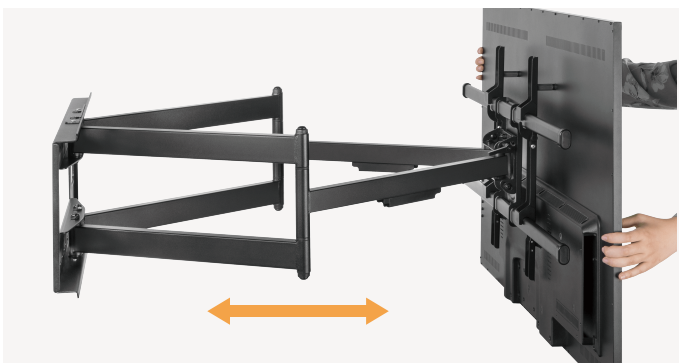

HAM-1075

Heavy-Duty Full-Motion TV Wall Mount with Long Arm Extension

Designed for larger **43"-90"** TVs and constructed from heavy-duty steel, this sturdy TV Wall Mount offers maximum viewing range with an arm extension of **1044 mm (41.1")**.

HAM-1075

Heavy-Duty Full-Motion TV Wall Mount with Long Arm Extension

Heavy-Duty Arms
firmly hold up to 80kg/176lbs

Cable Management
for a clean post-install appearance

+60° ~ -60° Swivel

Toolless Tilting
for optimal viewing angles

Quick-Release Design
locks or releases the TV in a snap

Smooth Moving
for a better positioning experience

Item No.	HAM-1075
Fit Screen Size	43"-90"
Weight Capacity	80kg/176lbs
Max. VESA	800x400
Profile	69-1044mm(2.7"-41.1")
Tilt Range	+5°- -15°
Swivel Range	+60°- -60°
Screen Level	+3°- -3°
Fit Curved TV	Yes