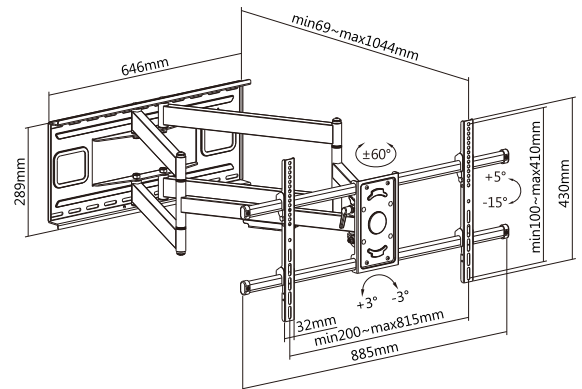

HAM-1075

Heavy-Duty Full-Motion TV Wall Mount with Long Arm Extension

Designed for larger **43"-90"** TVs and constructed from heavy-duty steel, this sturdy TV Wall Mount offers maximum viewing range with an arm extension of **1044 mm (41.1")**.

HAM-1075

Heavy-Duty Full-Motion TV Wall Mount with Long Arm Extension

Heavy-Duty Arms
firmly hold up to 80kg/176lbs

Cable Management
for a clean post-install appearance

+60° ~ -60° Swivel

Toolless Tilting
for optimal viewing angles

Quick-Release Design
locks or releases the TV in a snap

Smooth Moving
for a better positioning experience

Item No.	HAM-1075
Fit Screen Size	43"-90"
Weight Capacity	80kg/176lbs
Max. VESA	800x400
Profile	69-1044mm(2.7"-41.1")
Tilt Range	+5°- -15°
Swivel Range	+60°- -60°
Screen Level	+3°- -3°
Fit Curved TV	Yes