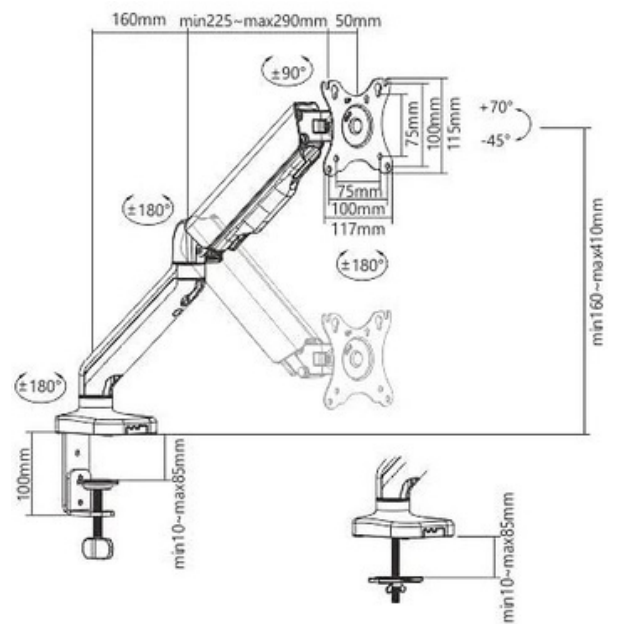

HAM-103

COST-EFFECTIVE SPRING-ASSISTED MONITOR ARM