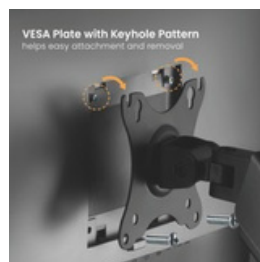

Built-in Spring Tension Mechanism