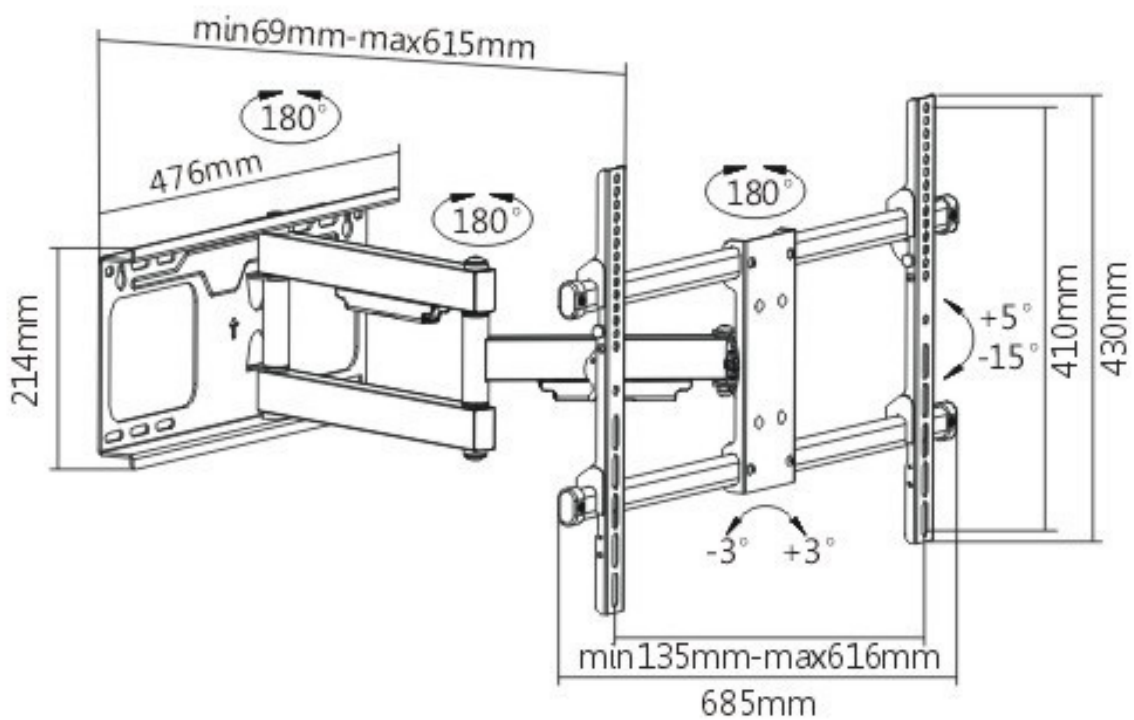

HAM-076

HEAVY-DUTY FULL-MOTION TV WALL MOUNT

Fit Screen Size
37"-70"

Weight Capacity
60kg

Profile
69~615mm

Swivel Range
+90°~-90°

Tilt Range
+5°~-15°

Cable Management

Leveling Adjustments

Swiveling Arm(s)