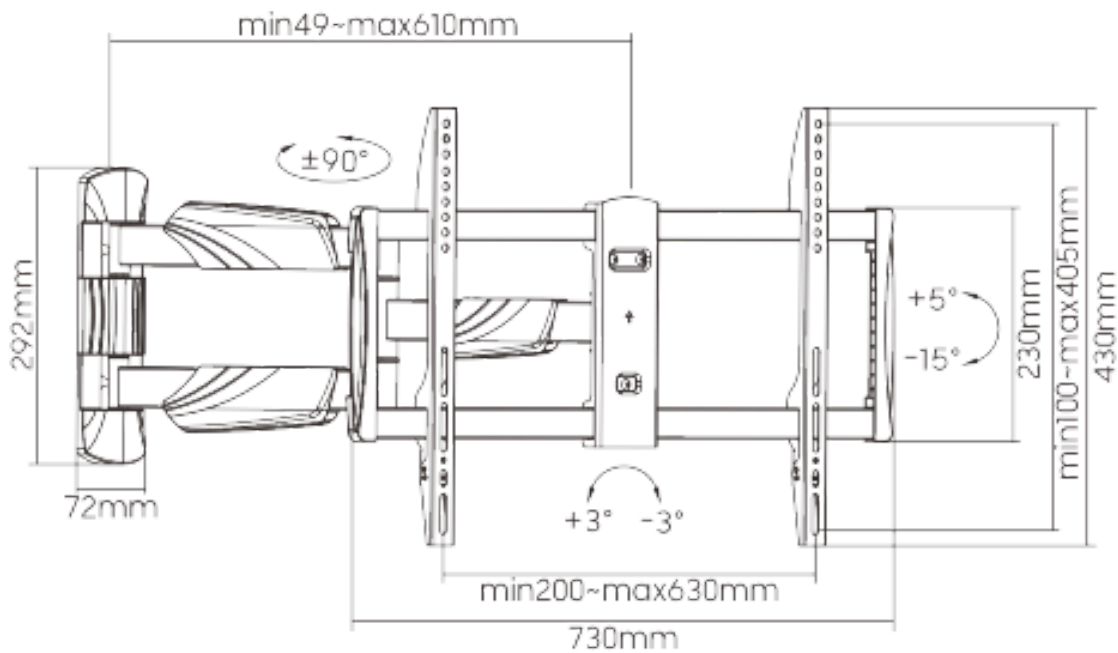

HMD-742

ELEGANT FULL-MOTION TV WALL MOUNT

Fit Screen Size
37"-70"

Weight Capacity
35kg

Swivel Range
+90°~-90°

Profile
49~610mm

VESA Compatible
200x200,400x200,300x300,400x400,600x400

Cable Management

Leveling adjustments

Free-Tilting Design