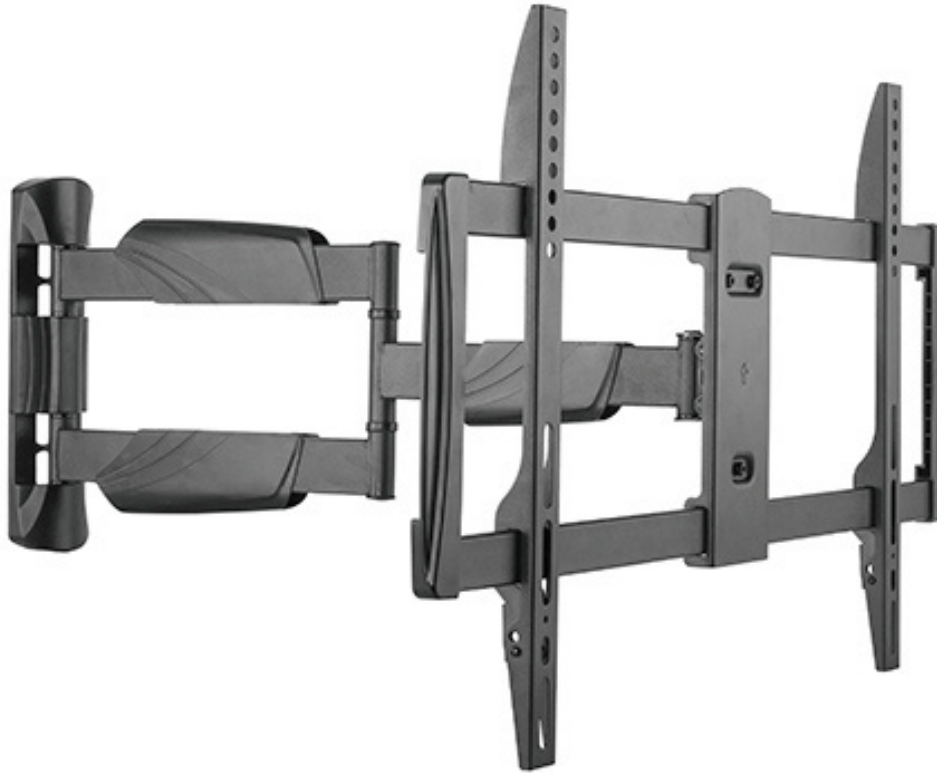

HMD-742

ELEGANT FULL-MOTION TV WALL MOUNT

Fit Screen Size
37"-70"

Weight Capacity
35kg

Swivel Range
+90°~-90°

Profile
49~610mm

VESA Compatible
200x200,400x200,300x300,400x400,600x400

Cable Management

Leveling adjustments

Free-Tilting Design