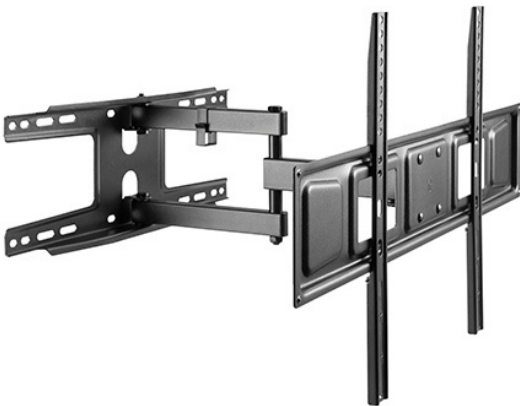

HMD-741

**AFFORDABLE FULL-MOTION TV WALL MOUNT
FOR DOUBLE STUD**

Fit Screen Size
37"-70"

Weight Capacity
35kg

Swivel Range
+90°~-90°

Tilt Range
+10°~-15°

VESA Compatible
75x75,100x100,100x150,150x100,100x200,
200x100,150x150,200x200,300x200,400x
200,300x300,400x300,400x400,600x400

Integrated Cable Clip

Cable Management

Leveling adjustments

Swiveling Arm(s)