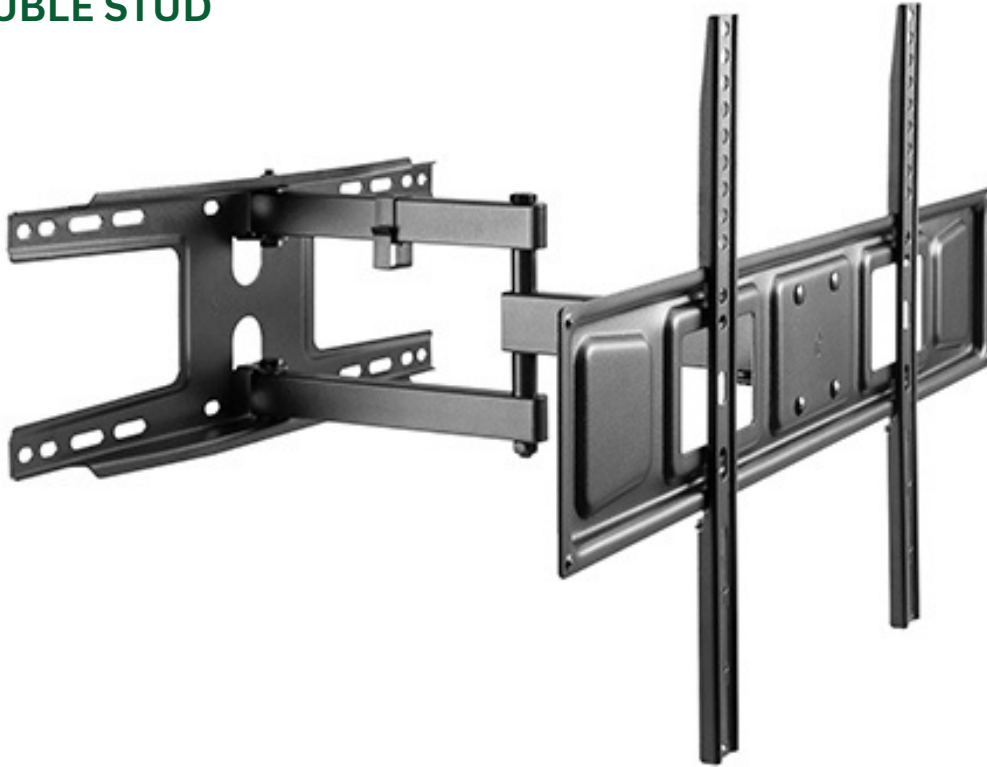

HMD-741

**AFFORDABLE FULL-MOTION TV WALL MOUNT
FOR DOUBLE STUD**

Fit Screen Size
37"-70"

Weight Capacity
35kg

Swivel Range
+90°~-90°

Tilt Range
+10°~-15°

VESA Compatible
75x75,100x100,100x150,150x100,100x200,
200x100,150x150,200x200,300x200,400x
200,300x300,400x300,400x400,600x400

Integrated Cable Clip

Cable Management

Leveling adjustments

Swiveling Arm(s)