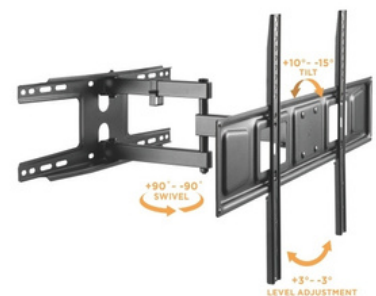

HMD-741

**AFFORDABLE FULL-MOTION TV WALL MOUNT
FOR DOUBLE STUD**

Fit Screen Size
37"-70"

Weight Capacity
35kg

Swivel Range
+90°~-90°

Tilt Range
+10°~-15°

VESA Compatible
75x75,100x100,100x150,150x100,100x200,
200x100,150x150,200x200,300x200,400x
200,300x300,400x300,400x400,600x400

Integrated Cable Clip

Cable Management

Leveling adjustments

Swiveling Arm(s)