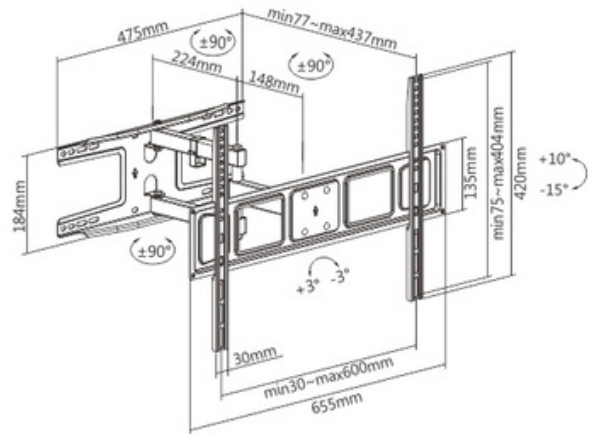

HMD-741

**AFFORDABLE FULL-MOTION TV WALL MOUNT
FOR DOUBLE STUD**

Fit Screen Size
37"-70"

Weight Capacity
35kg

Swivel Range
+90°~-90°

Tilt Range
+10°~-15°

VESA Compatible
75x75,100x100,100x150,150x100,100x200,
200x100,150x150,200x200,300x200,400x
200,300x300,400x300,400x400,600x400

Integrated Cable Clip

Cable Management

Leveling adjustments

Swiveling Arm(s)