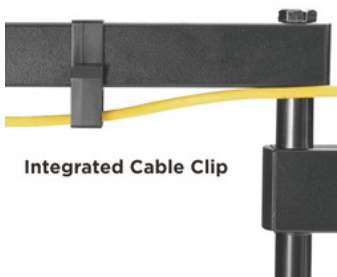

HMD-741

**AFFORDABLE FULL-MOTION TV WALL MOUNT
FOR DOUBLE STUD**

Fit Screen Size
37"-70"

Weight Capacity
35kg

Swivel Range
+90°~-90°

Tilt Range
+10°~-15°

VESA Compatible
75x75,100x100,100x150,150x100,100x200,
200x100,150x150,200x200,300x200,400x
200,300x300,400x300,400x400,600x400

Integrated Cable Clip

Cable Management

Leveling adjustments

Swiveling Arm(s)