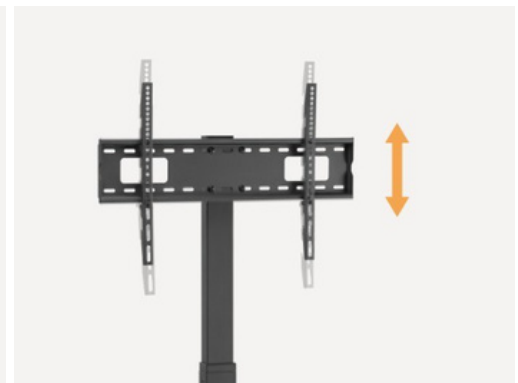

# HMD-737

ECONOMICAL SUPER SLIM SWIVEL TV FLOOR STAND

**Fit Screen Size**  
37"-70"

**Weight Capacity**  
40 kg

**TV Height Range**  
120mm

**VESA Compatible**  
200x200,300x200,400x200,300x300,400x300,400x400,600x400

**Integrated Cable Management**  
keeps everything organized

**Ample Adjustments**  
for effortless positioning and optimal viewing experience

**Height Adjustable**  
adapts to different sized TVs for perfect placement