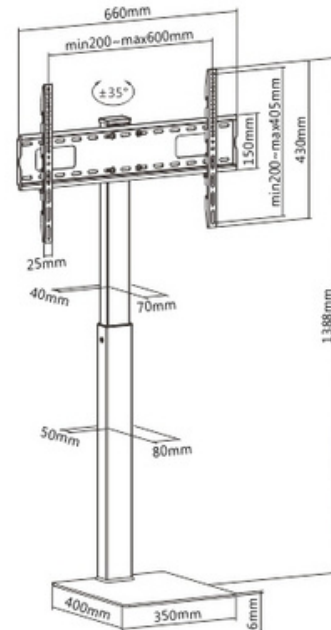

# HMD-737

ECONOMICAL SUPER SLIM SWIVEL TV FLOOR STAND

**Fit Screen Size**  
37"-70"

**Weight Capacity**  
40 kg

**TV Height Range**  
120mm

**VESA Compatible**  
200x200,300x200,400x200,300x300,400x300,400x400,600x400

**Integrated Cable Management**  
keeps everything organized

**Ample Adjustments**  
for effortless positioning and optimal viewing experience

**Height Adjustable**  
adapts to different sized TVs for perfect placement