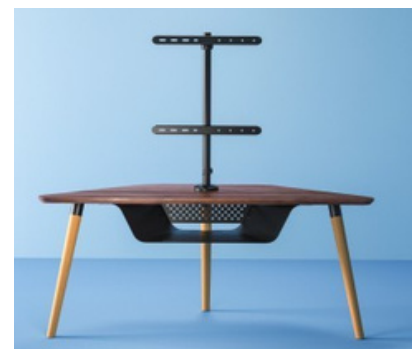

HMD-732

CORNER STAND WITH TV MOUNT & OPEN STORAGE

Fit Screen Size
32"-65"

Weight Capacity
50KG

VESA Compatible
200x200,300x200,400x200,300x
300,400x300,400x400

Dimensions
1400X586X1265mm

Cable Management

Swivel Ability