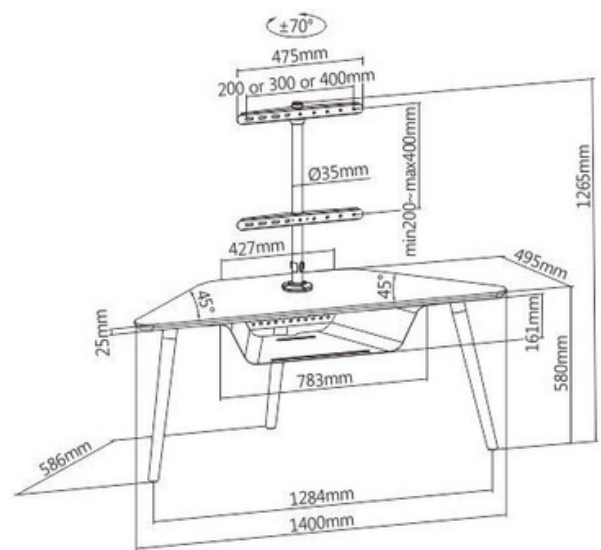

HMD-732

CORNER STAND WITH TV MOUNT & OPEN STORAGE

Fit Screen Size
32"-65"

Weight Capacity
50KG

VESA Compatible
200x200,300x200,400x200,300x
300,400x300,400x400

Dimensions
1400X586X1265mm

Cable Management

Swivel Ability

Storage Compartment