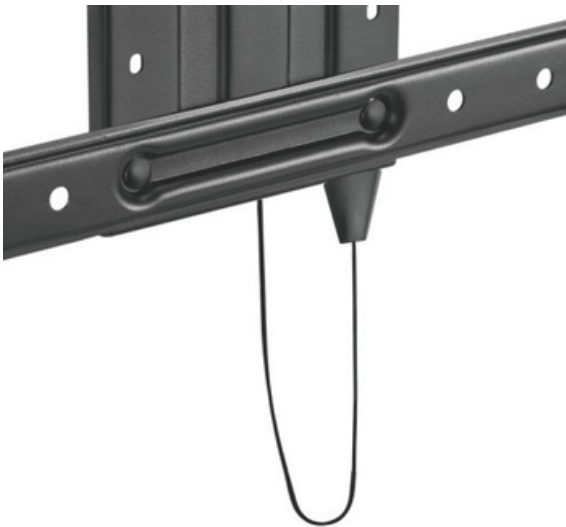

HMD-725

LANDSCAPE/PORTRAIT WALL MOUNT FOR INTERACTIVE DISPLAY/FLAT PANEL DISPLAY

Fit Screen Size
37"-80"

Weight Capacity
50kg

VESA Compatible
200x200,300x200,400x200,300x300,400x300,350x350,400x400,400x600,600x400

Profile
45mm

Slide-in Design

Magnetic Strap End

Automatic Spring Locks