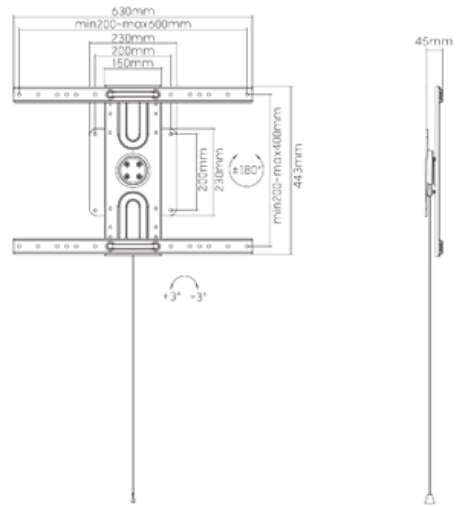

HMD-725

LANDSCAPE/PORTRAIT WALL MOUNT FOR INTERACTIVE DISPLAY/FLAT PANEL DISPLAY

Fit Screen Size
37"-80"

Weight Capacity
50kg

VESA Compatible
200x200,300x200,400x200,300x300,400x300,350x350,400x400,400x600,600x400

Profile
45mm

Slide-in Design

Magnetic Strap End

Automatic Spring Locks