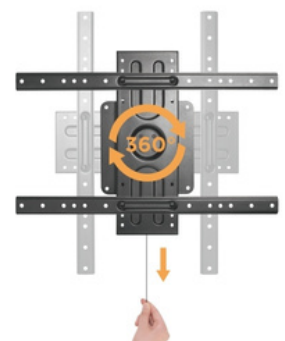

HMD-725

LANDSCAPE/PORTRAIT WALL MOUNT FOR INTERACTIVE DISPLAY/FLAT PANEL DISPLAY

Fit Screen Size
37"-80"

Weight Capacity
50kg

VESA Compatible
200x200,300x200,400x200,300x300,400x300,350x350,400x400,400x600,600x400

Profile
45mm

Slide-in Design

Magnetic Strap End

Automatic Spring Locks