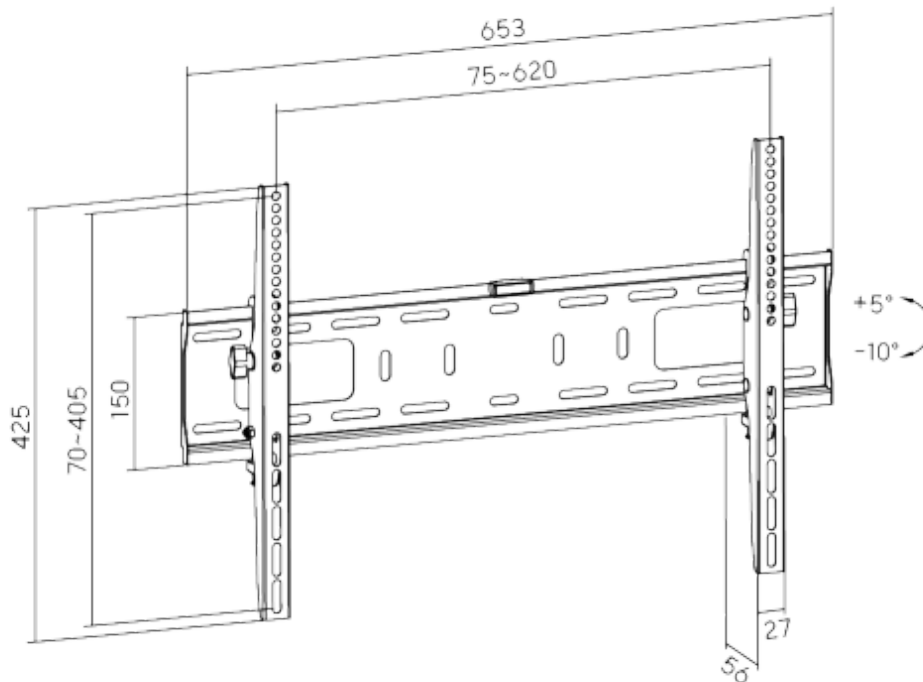

HAM-710

HEAVY-DUTY TILT TV WALL MOUNT

Fit Screen Size
37"-70"

Weight Capacity
50kg

Profile
56mm

VESA Compatible
200x200,400x200,300x300,
400x400,600x400

Tilt Range
+5°~-10°

Easy Assembly

Free-Tilting Design

Lateral Shift Brackets