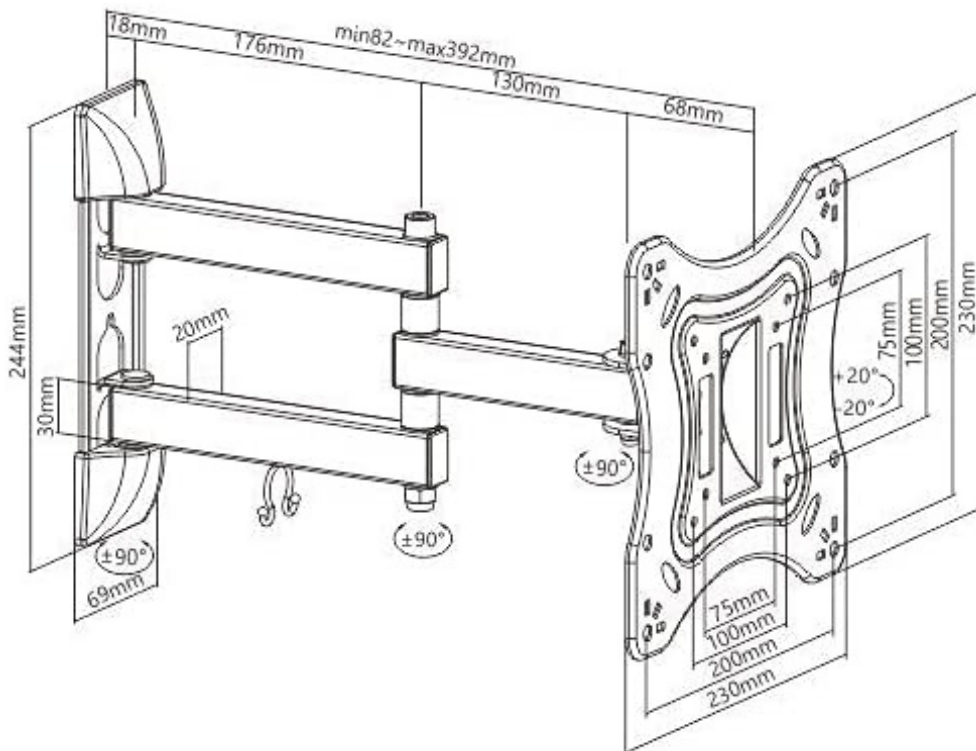

HAM-503

LOW COST FULL-MOTION TV WALL MOUNT

Fit Screen Size
23"-42"

Weight Capacity
20kg

VESA Compatible
75x75,100x100,200x100,200x200

Swivel Range
+90°~-90°

Tilt Range
+20°~-20°

Cable Management

Free-Tilting Design