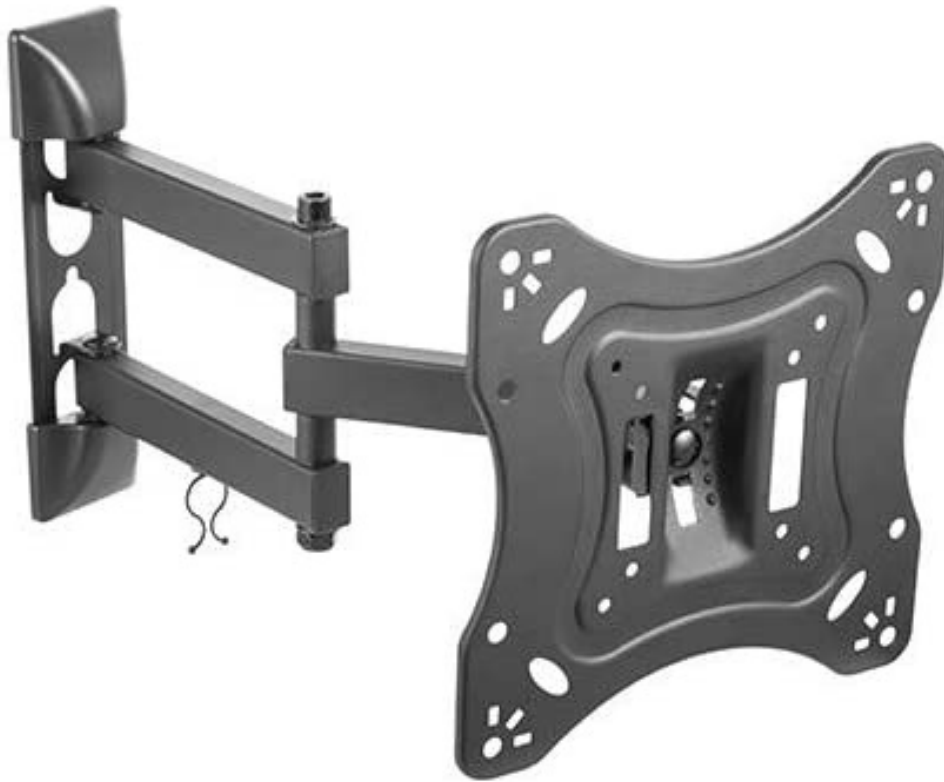

HAM-503

LOW COST FULL-MOTION TV WALL MOUNT

Fit Screen Size
23"-42"

Weight Capacity
20kg

VESA Compatible
75x75,100x100,200x100,200x200

Swivel Range
+90°~-90°

Tilt Range
+20°~-20°

Cable Management

Free-Tilting Design